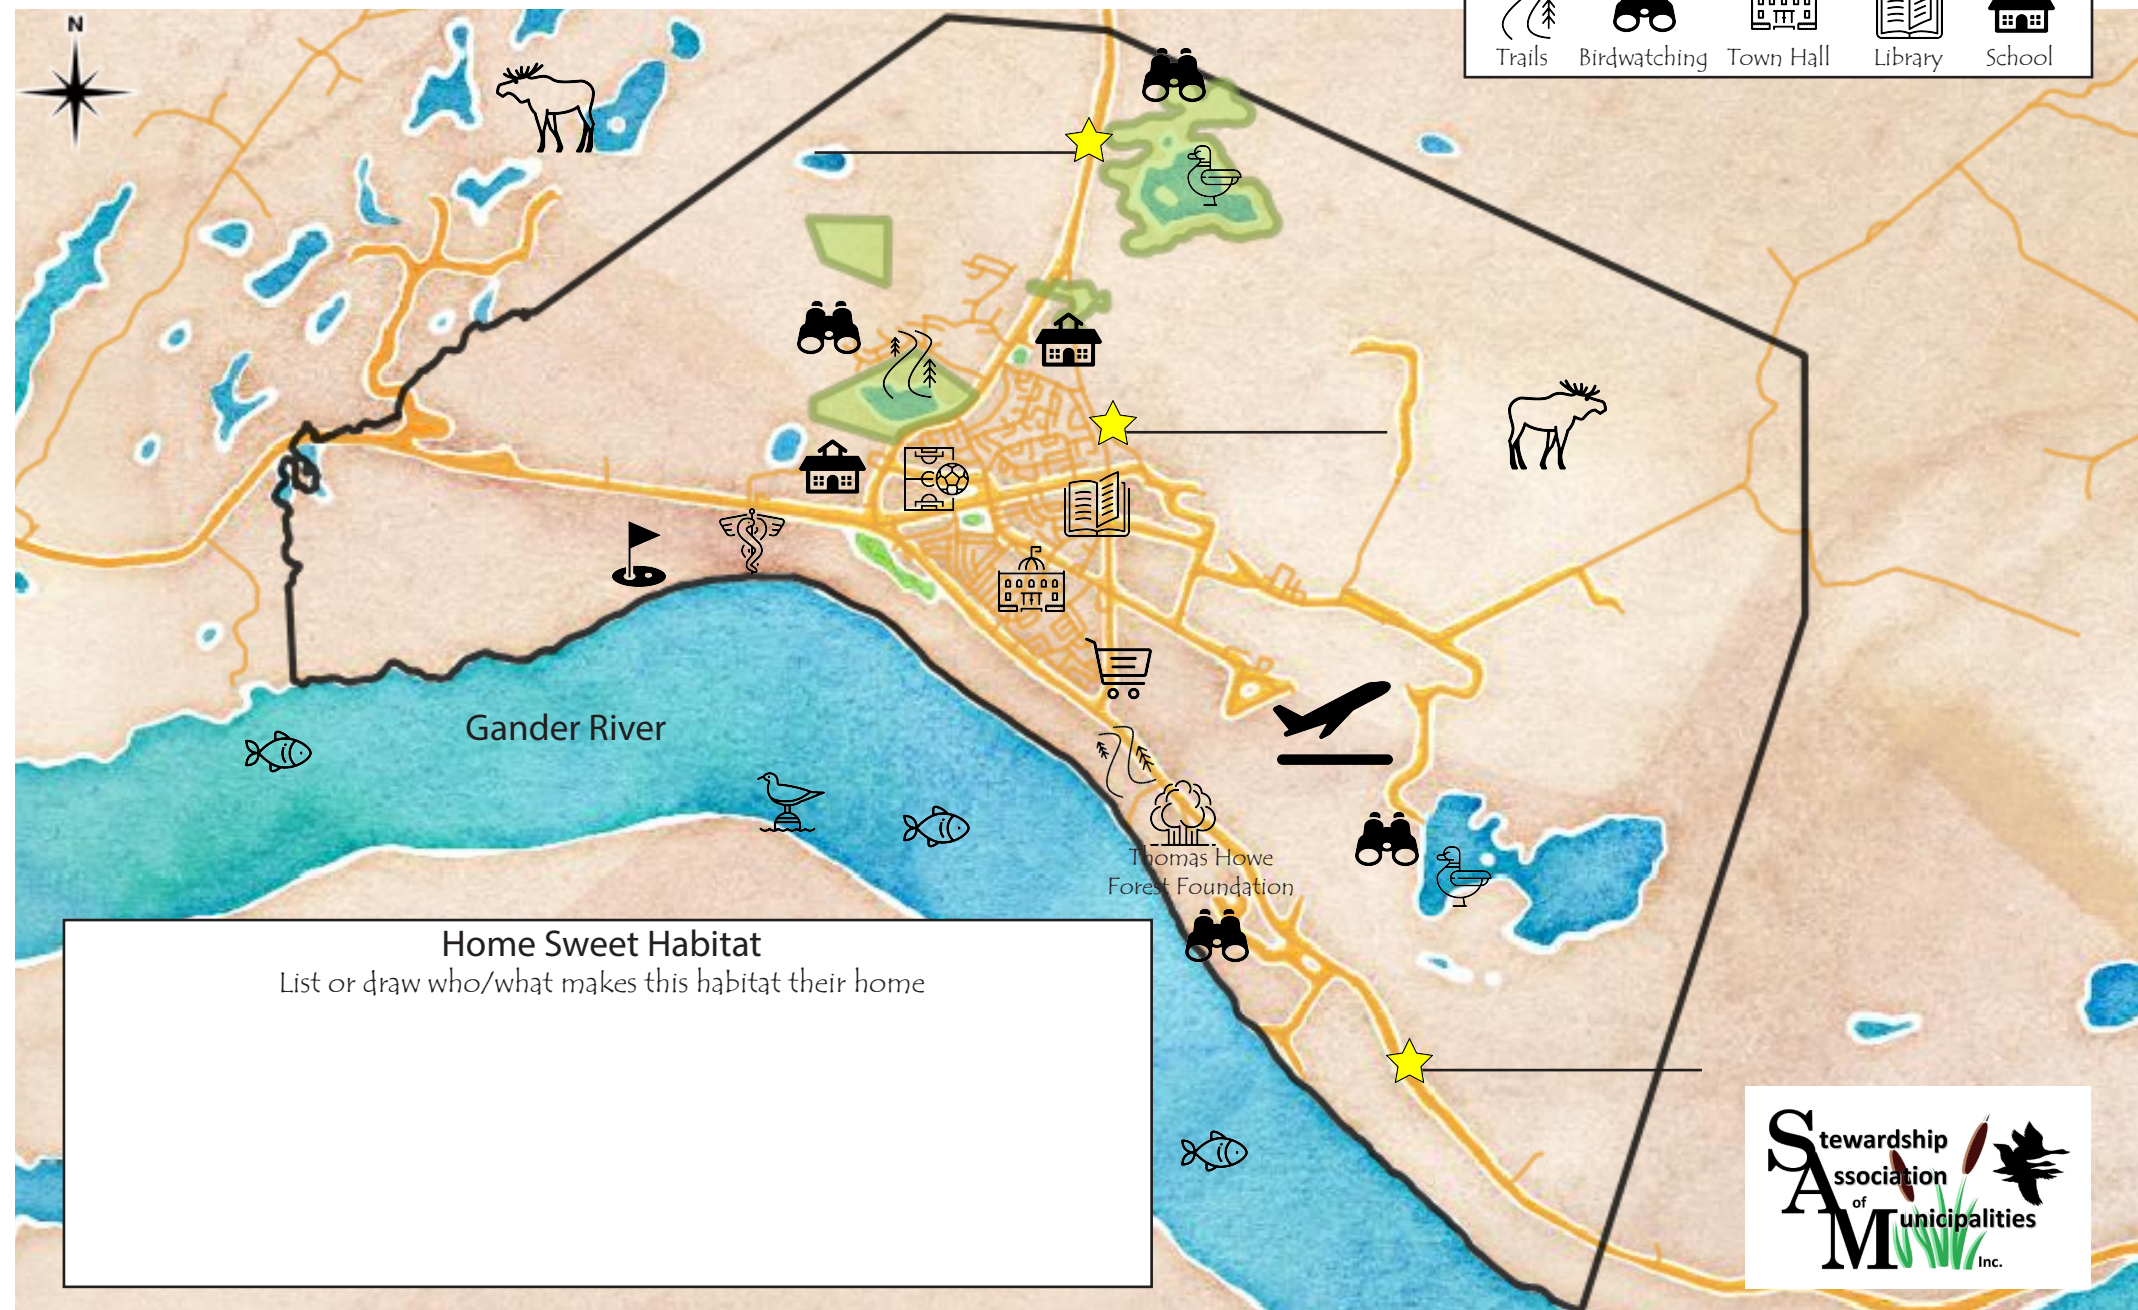

GANDER Habitat Conservation

Your town conserves wildlife habitat!

Do you know the roads marked with a star?

Can you circle your school and find your house?

Can you circle the closest protected habitat (green blobs) to your house?

Fill in the road names! ★

Map Legend

Protected Habitat

Ponds

Water

Town Boundary

Roads

Trails

Birdwatching

Town Hall

Library

School

Home Sweet Habitat

List or draw who/what makes this habitat their home

The S in SAM is for Stewardship!

Stewardship means to take care of the environment

Birdwatching List

Circle the birds you have seen in your town

American Black Duck

Green-winged Teal

Common Goldeneye

Lesser Scaup

Dark-eyed Junco

Fox Sparrow