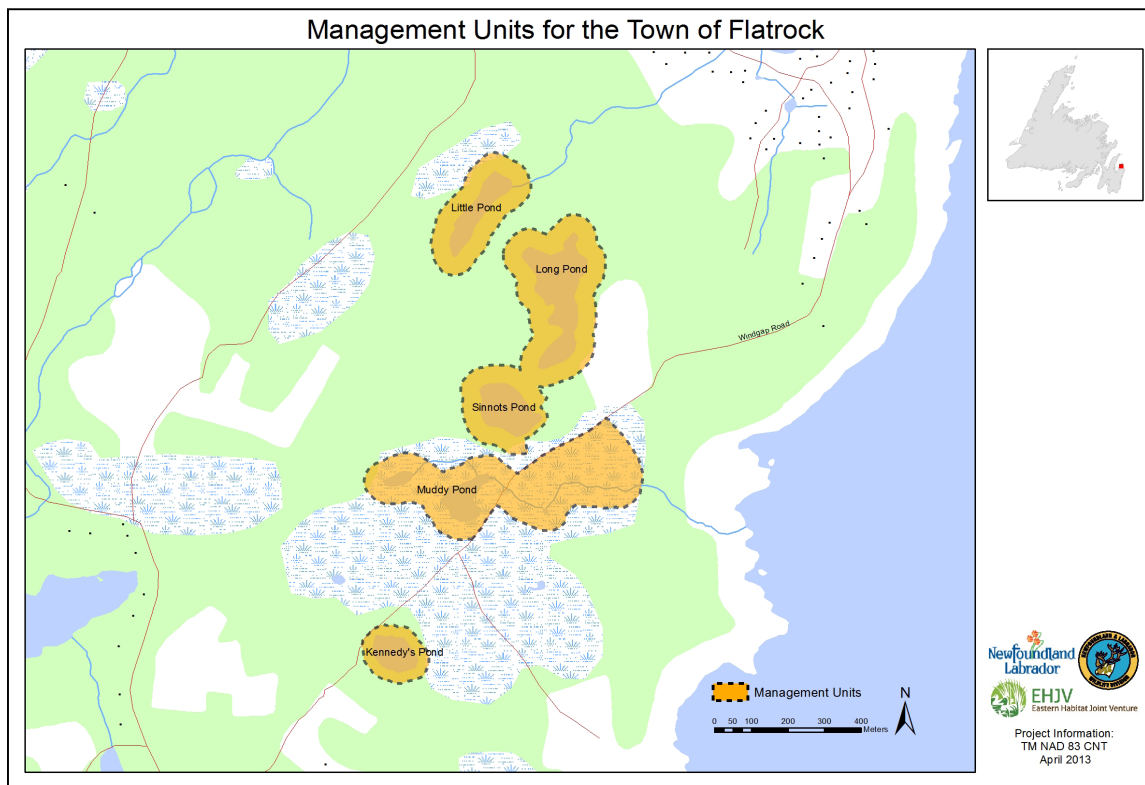

# Flatrock Municipal Habitat Stewardship Agreement

The Town of Flatrock and the Government of Newfoundland and Labrador signed a **MUNICIPAL HABITAT STEWARDSHIP AGREEMENT** in July 2013, committing to the conservation and enhancement of wildlife habitat within the town's planning boundaries.

Within a larger stewardship zone, the agreement designates the following 5 areas as protected areas, known as Management Units, totalling 84.3 acres: Little Pond, Long Pond, Sinnots Pond, Muddy Pond and Kennedy's Management Unit.

## What to look for!

Canada Goose

American Black Duck