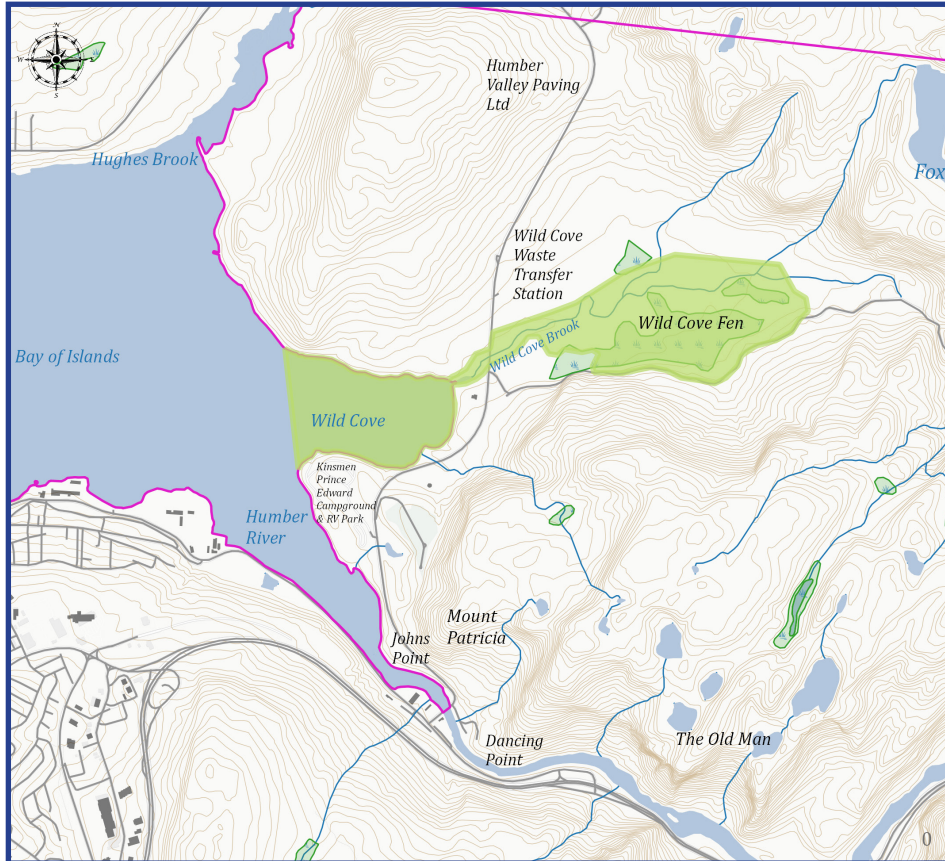

# Corner Brook Municipal Habitat Stewardship Agreement

The City of Corner Brook and the Government of Newfoundland and Labrador signed a **MUNICIPAL HABITAT STEWARDSHIP AGREEMENT** in December 2018, committing to the conservation and enhancement of wildlife habitat within the town's planning boundaries.

The agreement designates one protected area, Wild Cove, totalling 388 acres (157 ha). The area has excellent wetland habitat with abundant vegetation that supports large populations of waterfowl including a unique fen at supports two species at risk, Rattlesnake Root and Northern Bog Aster.

Wild Cove

## What to look & listen for!

Northern Bog Aster

Rattlesnake Root

Greater Scaup