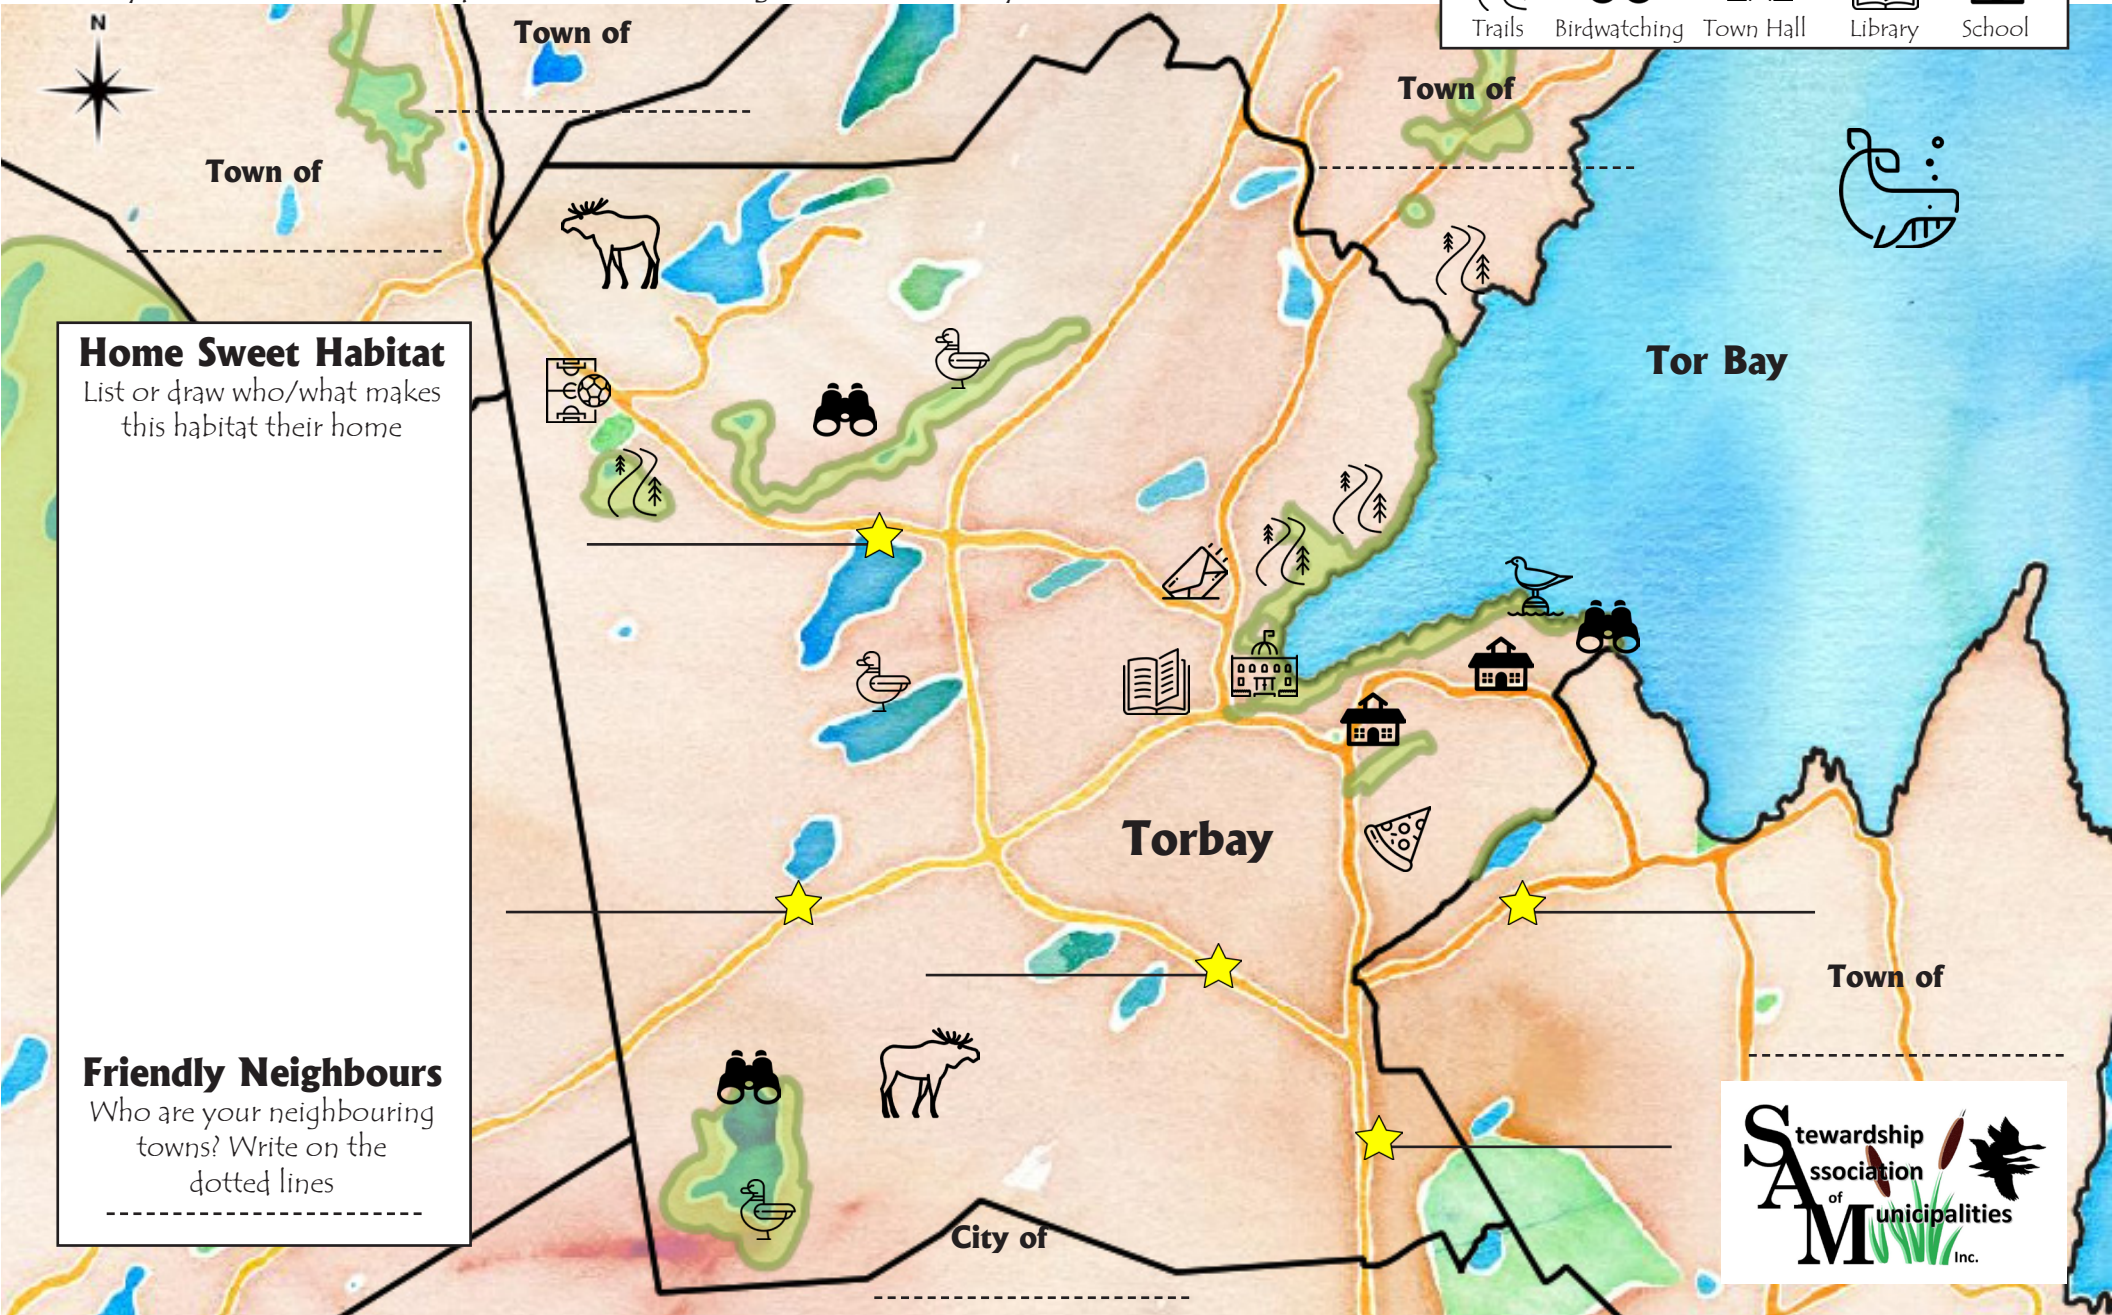

TORBAY Habitat Conservation Map

Your town conserves wildlife habitat!

Do you know the roads marked with a star?

Can you circle your school and find your house?

Can you circle the closest protected habitat (green blobs) to your house?

Fill in the road names! ★

Map Legend

				
Protected Habitat	Ponds	Ocean	Town Boundary	Roads
				
Trails	Birdwatching	Town Hall	Library	School

Home Sweet Habitat
List or draw who/what makes this habitat their home

Friendly Neighbours
Who are your neighbouring towns? Write on the dotted lines

The S in SAM is for Stewardship!

Stewardship means to take care of the environment

Stewardship Checklist:

- Walking a Trail
- Finding a Geocache
- Talking about Wetlands
- Recycling
- Learning a Bird Call
- Birdwatching
- Picking up Litter
- Reading about Wetlands
- Composting
- Keeping Pets on a leash

Birdwatching List

Circle the birds you have seen in your town

American Black Duck

Green-winged Teal

Common Goldeneye

Lesser Scaup

Dark-eyed Junco

Fox Sparrow