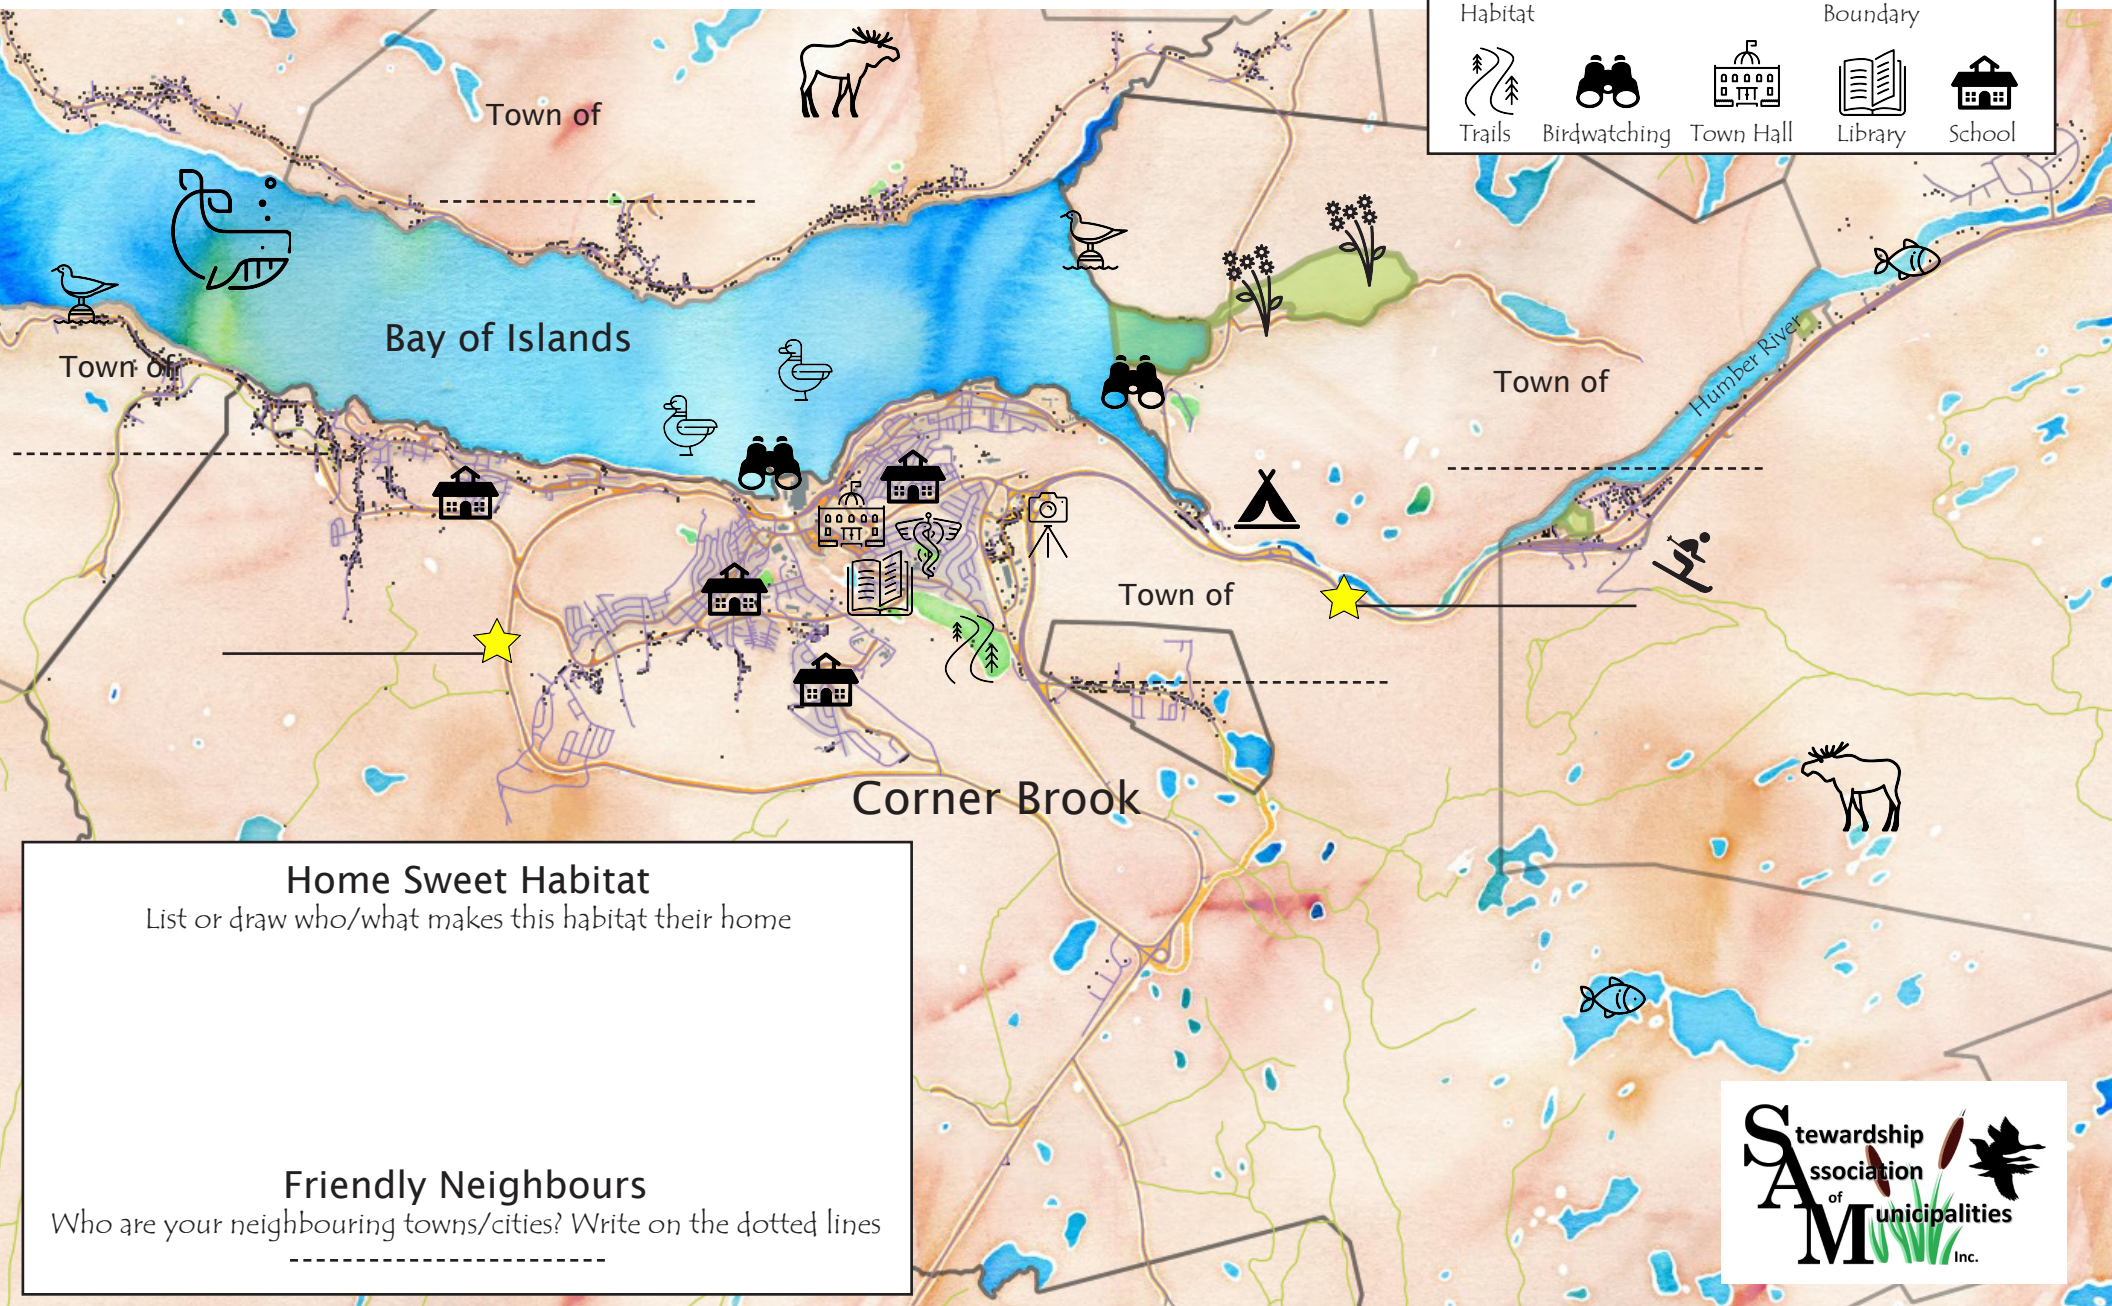

Corner Brook Habitat Conservation Map

Your town conserves wildlife habitat!

Do you know the roads marked with a star?

Can you circle your school and find your house?

Can you circle the closest protected habitat (green blobs) to your house?

Fill in the road names! ★

Map Legend

				
Protected Habitat	Ponds	Water	Town Boundary	Roads
				
Trails	Birdwatching	Town Hall	Library	School

Home Sweet Habitat
List or draw who/what makes this habitat their home

Friendly Neighbours
Who are your neighbouring towns/cities? Write on the dotted lines

The S in SAM is for Stewardship!

Stewardship means to take care of the environment

Stewardship Checklist:

- Walking a Trail
- Finding a Geocache
- Talking about Wetlands
- Recycling
- Learning a Bird Call
- Birdwatching
- Picking up Litter
- Reading about Wetlands
- Composting
- Keeping Pets on a leash

Birdwatching List

Circle the birds you have seen in your town

American Black Duck

Green-winged Teal

Common Goldeneye

Lesser Scaup

Dark-eyed Junco

Fox Sparrow