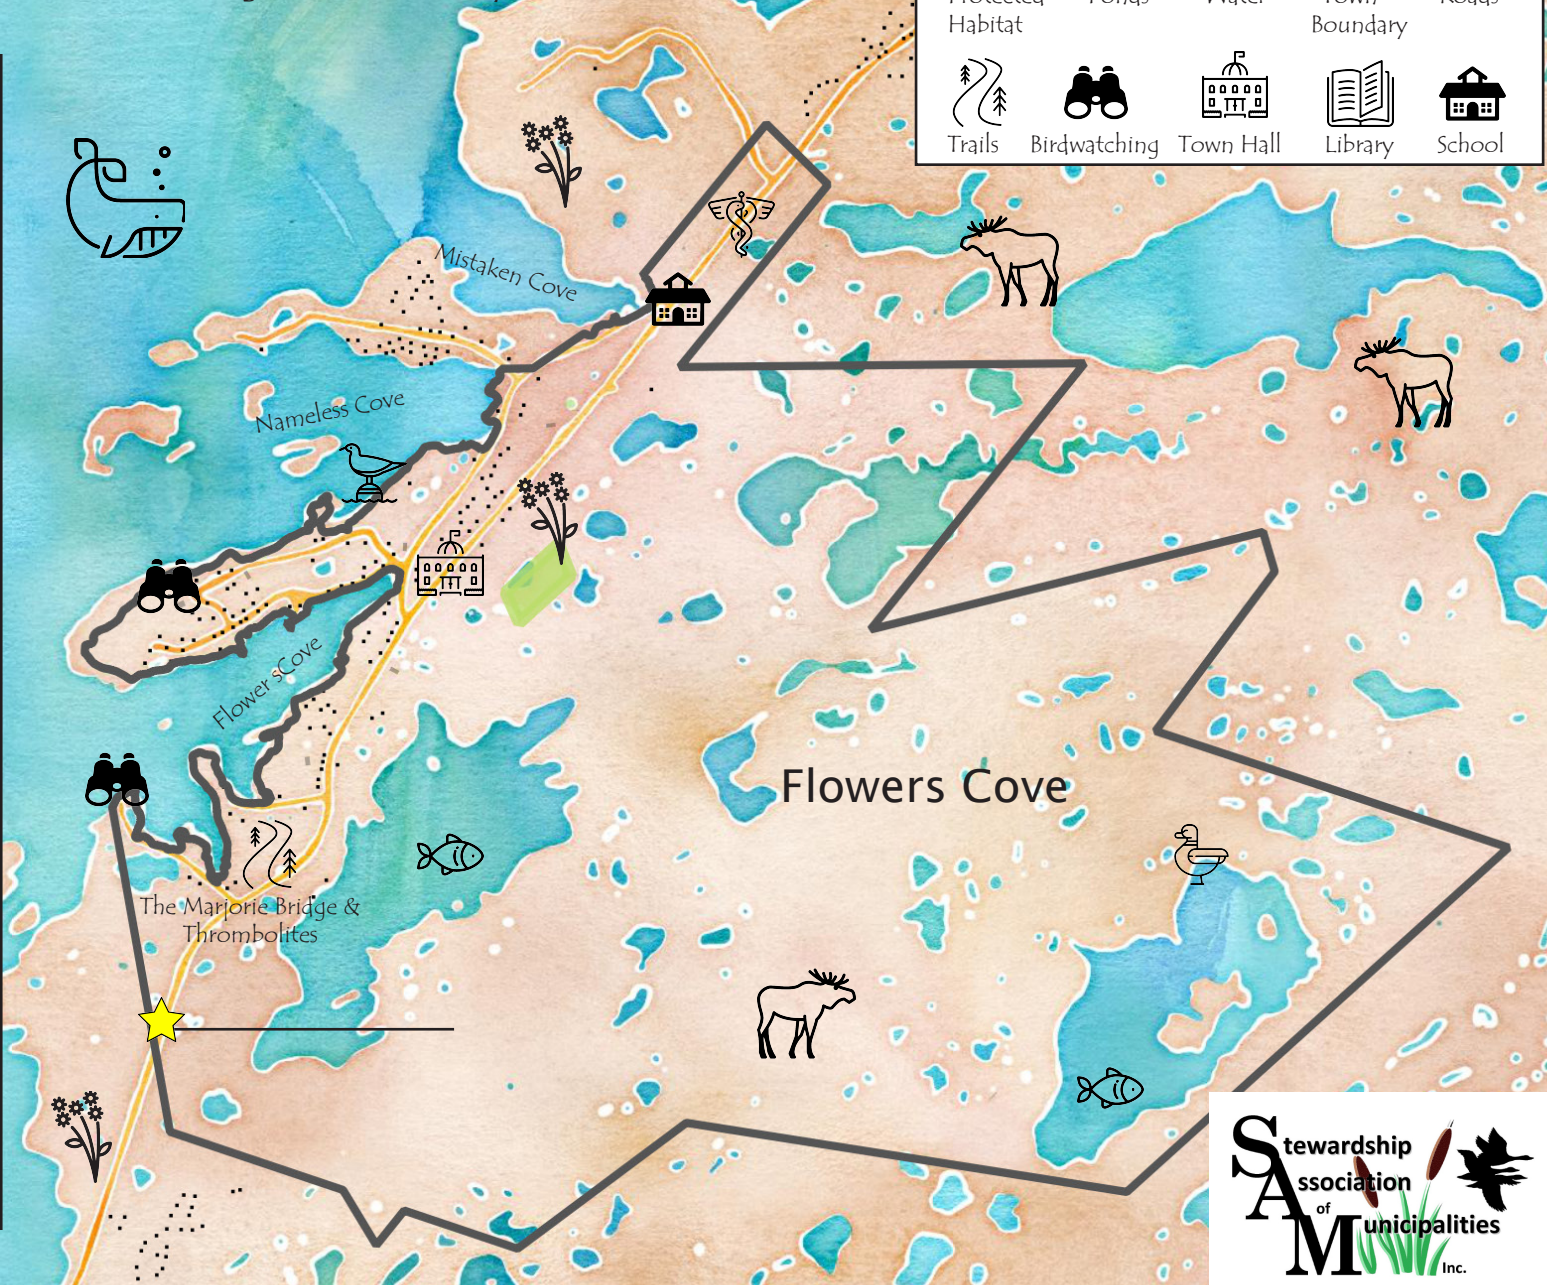

Flowers Cove Habitat Conservation Map

Your town conserves wildlife habitat!

Do you know the roads marked with a star?

Can you circle your school and find your house?

Can you circle the closest protected habitat (green blobs) to your house?

Fill in the road names! ★

Map Legend

				
Protected Habitat	Ponds	Water	Town Boundary	Roads
				
Trails	Birdwatching	Town Hall	Library	School

Home Sweet Habitat

List or draw who/what makes this habitat their home

Conservation: is the protection of the natural environment including its plants and animals

Birdwatching List

Circle the birds you have seen in your town

American Black Duck

Green-winged Teal

Common Goldeneye