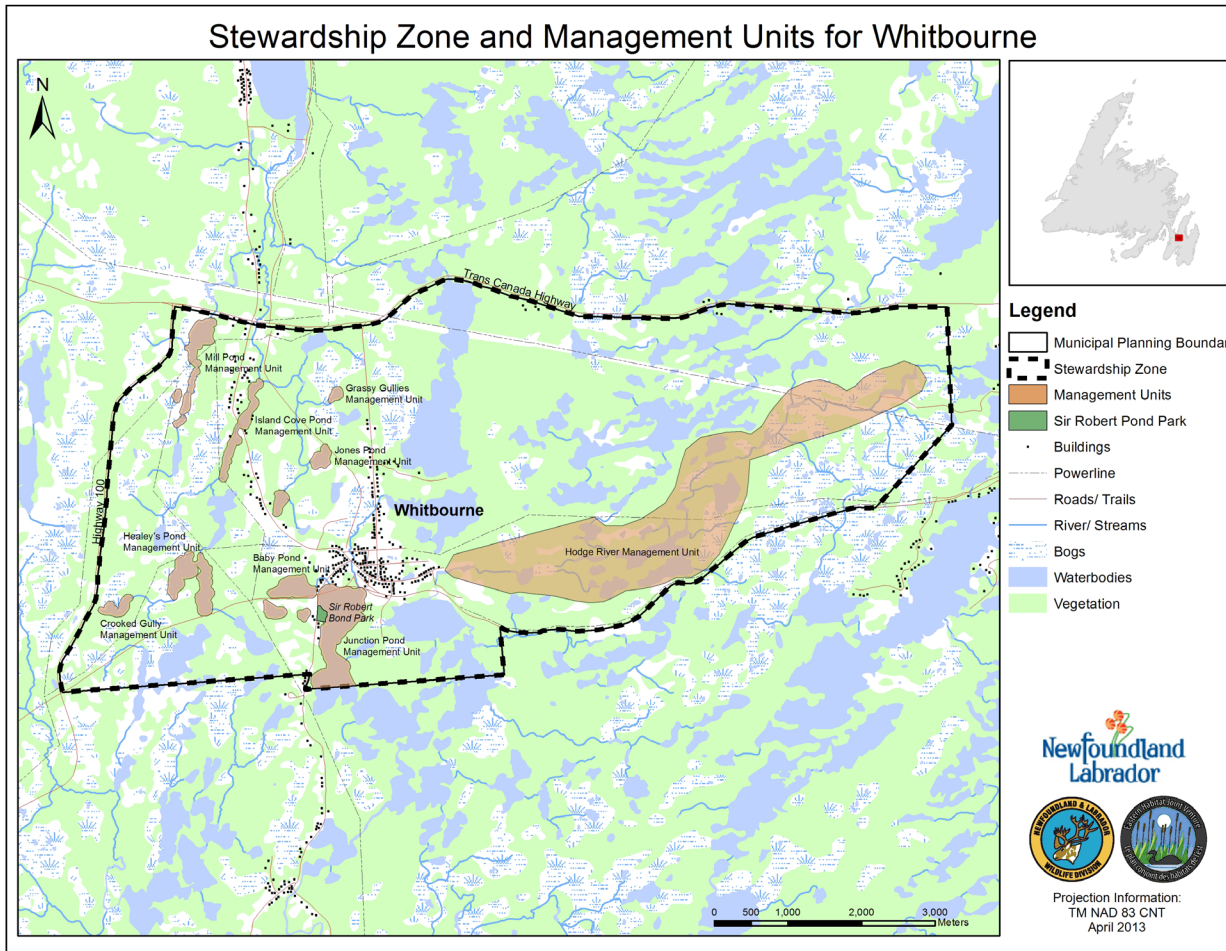

Whitbourne Wetland Habitat Stewardship Agreement

The Town of Whitbourne and the Government of Newfoundland and Labrador signed a **WETLAND HABITAT STEWARDSHIP AGREEMENT** in 1993, committing to the conservation and enhancement of wildlife habitat within the towns' planning boundaries.

Within a larger stewardship zone, 3 Management Units cover approximately 1,525 acres of wetland habitat and includes Hodge River, Junction Pond and Baby Pond.

Lichen species

What to look for!

American Black Duck