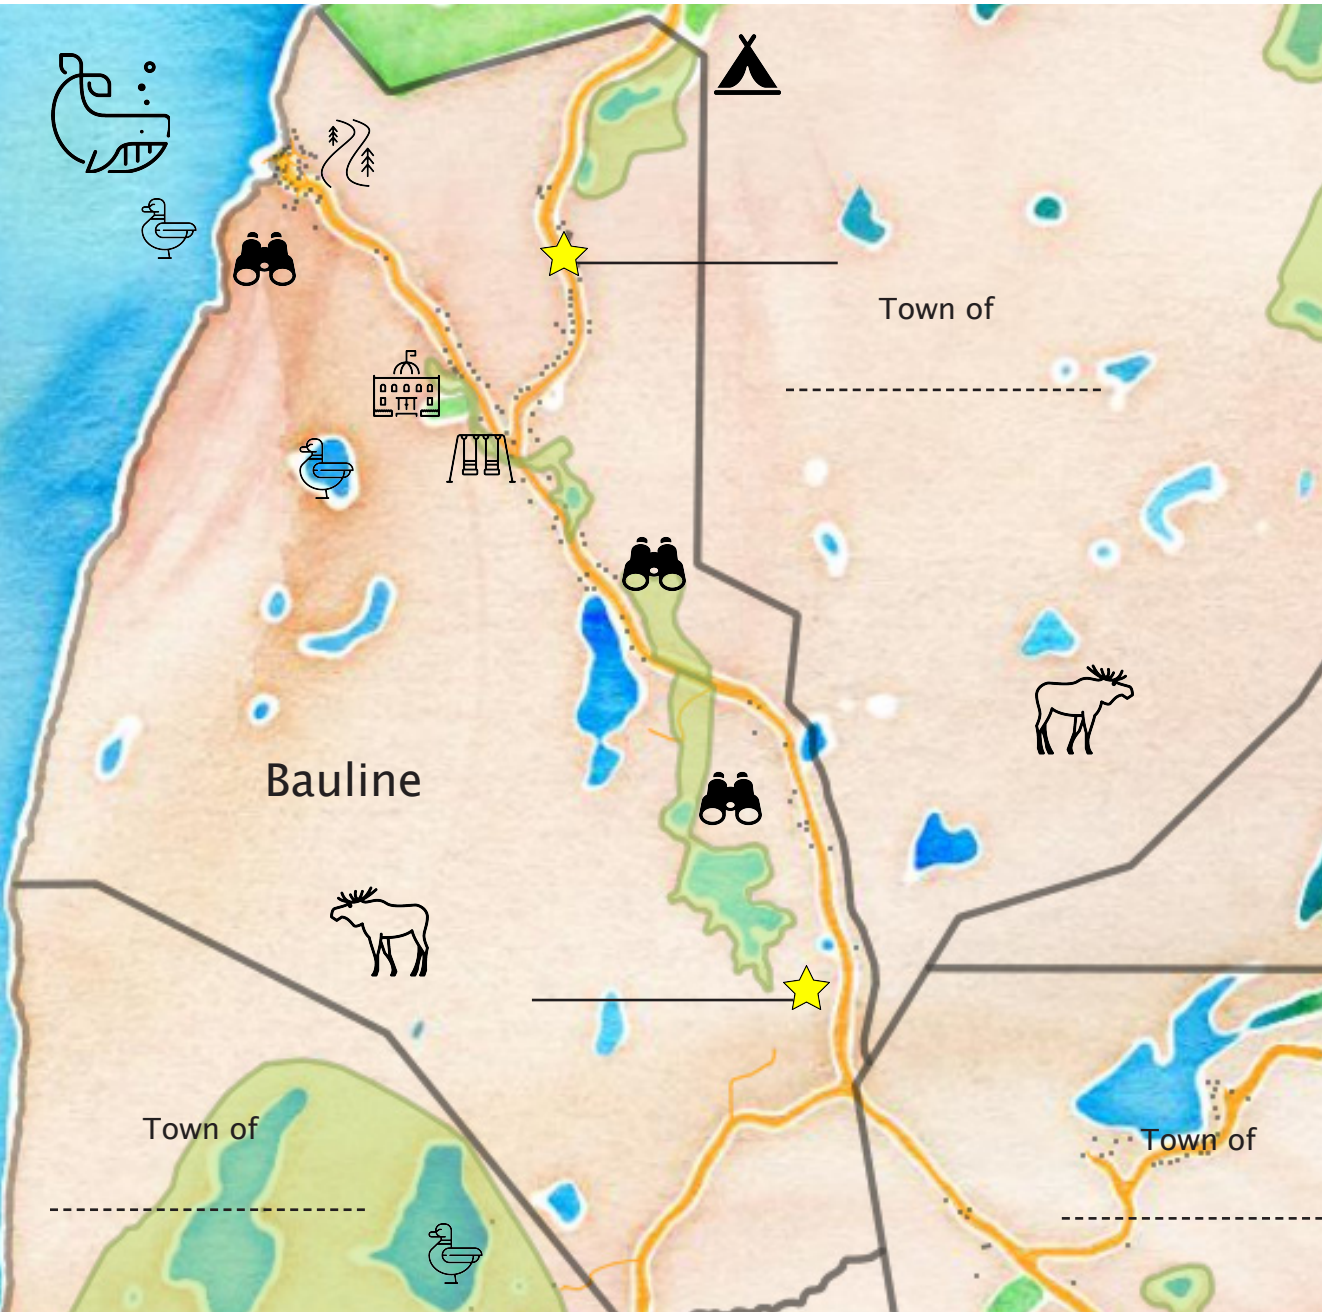

Bauline Habitat Conservation Map

Your town conserves wildlife habitat!

Do you know the roads marked with a star?

Can you circle your school and find your house?

Can you circle the closest protected habitat (green blobs) to your house?

Fill in the road names!

Map Legend

Protected Habitat

Ponds

Water

Town Boundary

Roads

Trails

Birdwatching

Town Hall

Library

School

Home Sweet Habitat

List or draw who/what makes this habitat their home

Friendly Neighbours

Who are your neighbouring towns/cities?
Write on the dotted lines

The S in SAM is for Stewardship!

Stewardship means to take care of the environment

Stewardship Checklist:

- Walking a Trail
- Finding a Geocache
- Talking about Wetlands
- Recycling
- Learning a Bird Call
- Birdwatching
- Picking up Litter
- Reading about Wetlands
- Composting
- Keeping Pets on a leash