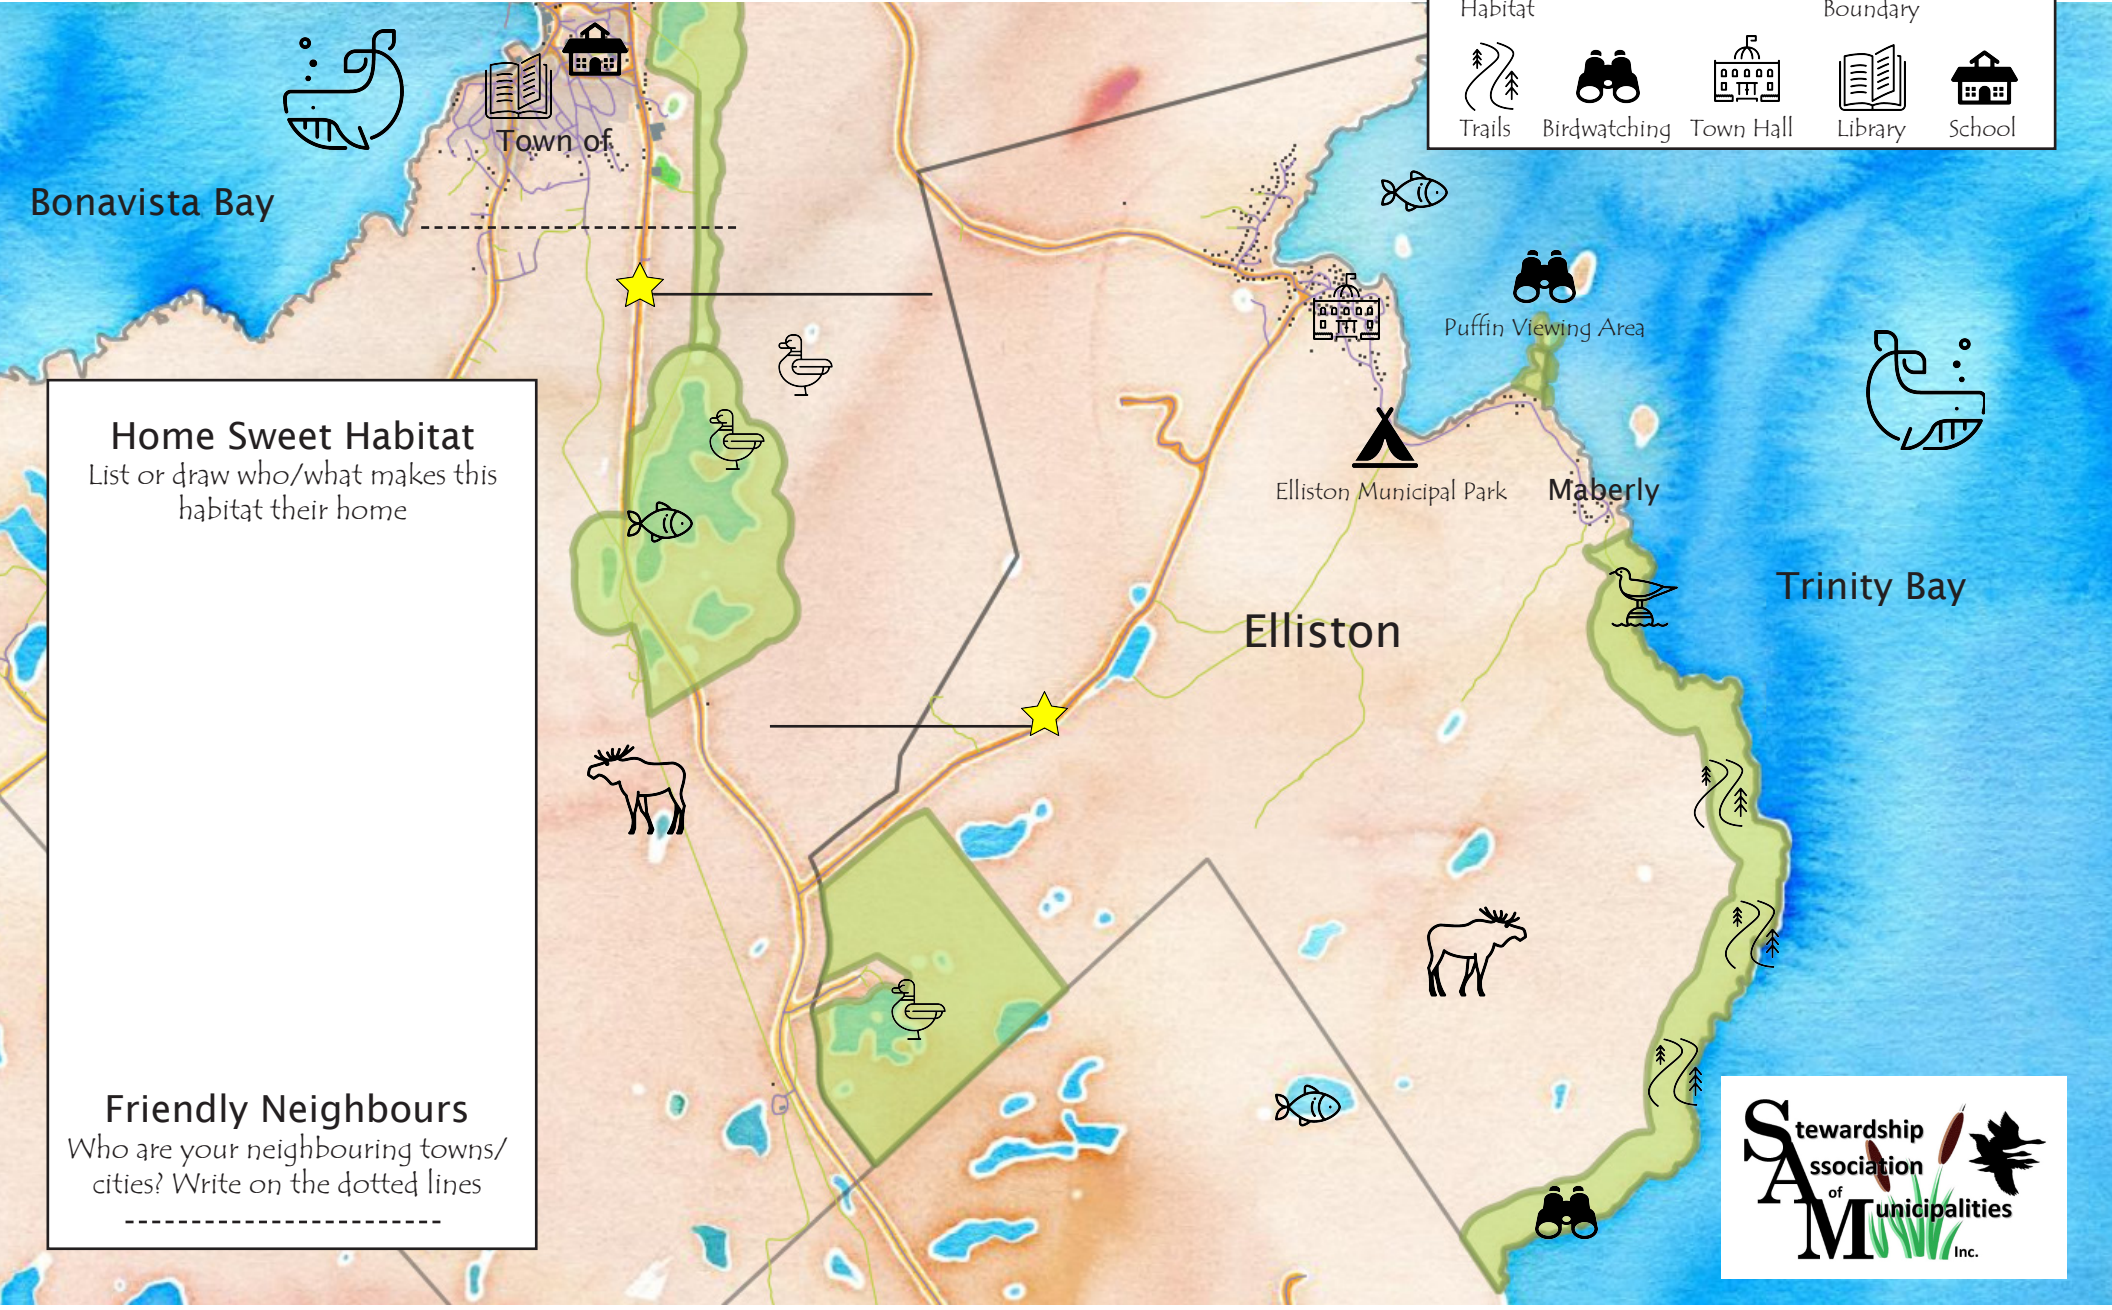

Elliston Habitat Conservation Map

Your town conserves wildlife habitat!

Do you know the roads marked with a star?

Can you circle your school and find your house?

Can you circle the closest protected habitat (green blobs) to your house?

Fill in the road names! ★

Map Legend

				
Protected Habitat	Ponds	Water	Town Boundary	Roads
				
Trails	Birdwatching	Town Hall	Library	School

Home Sweet Habitat
List or draw who/what makes this habitat their home

Friendly Neighbours
Who are your neighbouring towns/cities? Write on the dotted lines

The S in SAM is for Stewardship!

Stewardship means to take care of the environment

Stewardship Checklist:

- | | |
|---|--|
| <input type="checkbox"/> Walking a Trail | <input type="checkbox"/> Birdwatching |
| <input type="checkbox"/> Finding a Geocache | <input type="checkbox"/> Picking up Litter |
| <input type="checkbox"/> Talking about Wetlands | <input type="checkbox"/> Reading about Wetlands |
| <input type="checkbox"/> Recycling | <input type="checkbox"/> Composting |
| <input type="checkbox"/> Learning a Bird Call | <input type="checkbox"/> Keeping Pets on a leash |

Conservation: is the protection of the natural environment including its plants and animals

Birdwatching List

Circle the birds you have seen in your town

American Black Duck

Green-winged Teal

Common Goldeneye