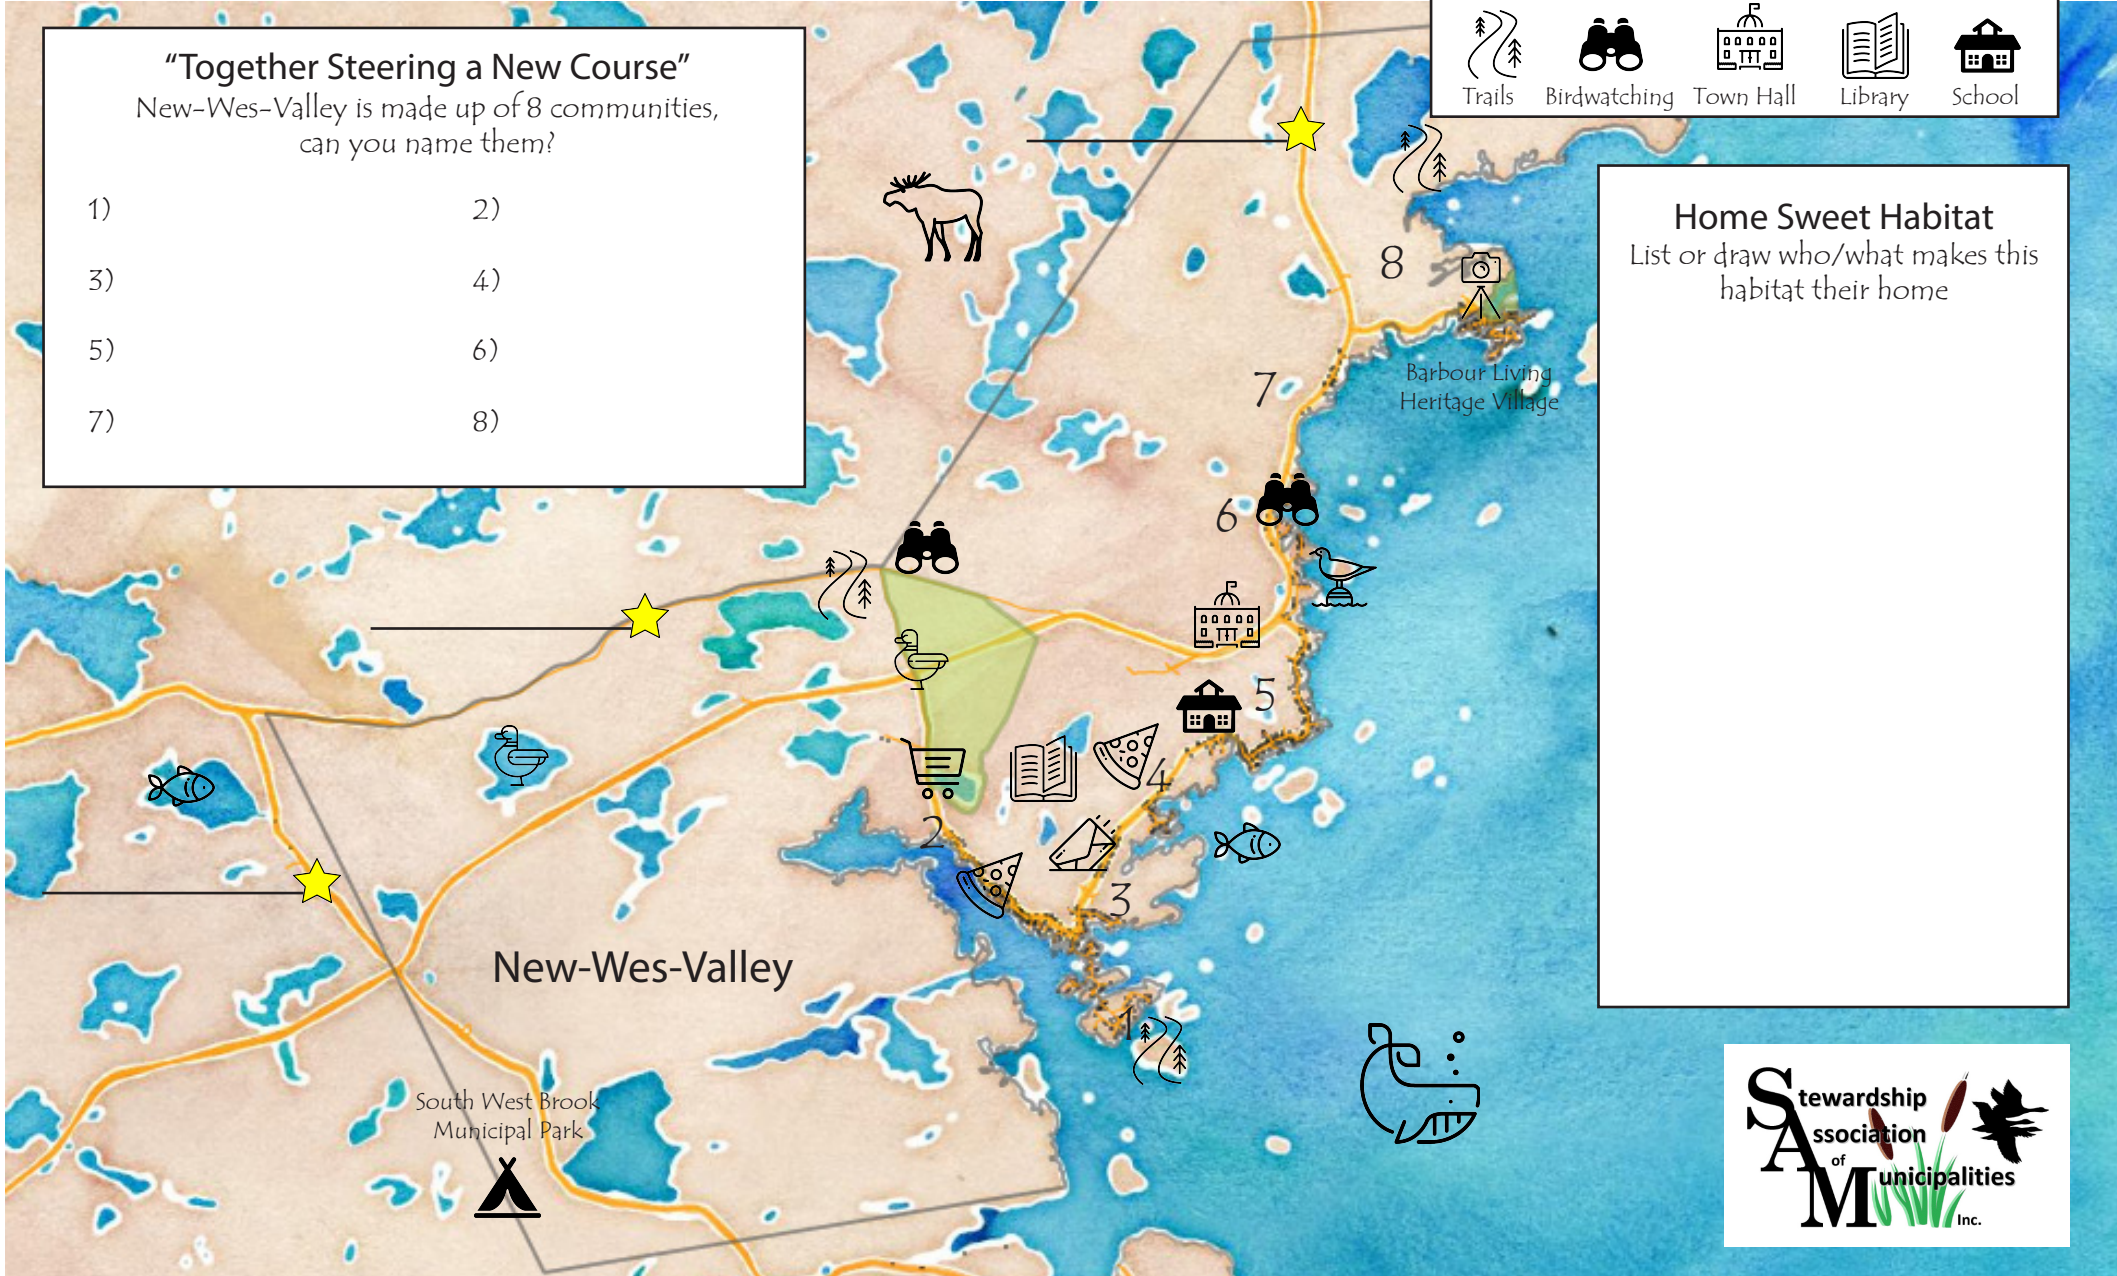

NEW-WES-VALLEY Habitat Conservation Map

Your town conserves wildlife habitat!

Do you know the roads marked with a star?

Can you circle your school and find your house?

Can you circle the closest protected habitat (green blobs) to your house?

Fill in the road names! ★

Map Legend

"Together Steering a New Course"

New-Wes-Valley is made up of 8 communities, can you name them?

- | | |
|----|----|
| 1) | 2) |
| 3) | 4) |
| 5) | 6) |
| 7) | 8) |

Home Sweet Habitat

List or draw who/what makes this habitat their home

The S in SAM is for Stewardship!

Stewardship means to take care of the environment

Stewardship Checklist:

- | | |
|---|--|
| <input type="checkbox"/> Walking a Trail | <input type="checkbox"/> Birdwatching |
| <input type="checkbox"/> Finding a Geocache | <input type="checkbox"/> Picking up Litter |
| <input type="checkbox"/> Talking about Wetlands | <input type="checkbox"/> Reading about Wetlands |
| <input type="checkbox"/> Recycling | <input type="checkbox"/> Composting |
| <input type="checkbox"/> Learning a Bird Call | <input type="checkbox"/> Keeping Pets on a leash |

Birdwatching List

Circle the birds you have seen in your town

American Black Duck

Green-winged Teal

Common Goldeneye

Lesser Scaup

Dark-eyed Junco

Fox Sparrow