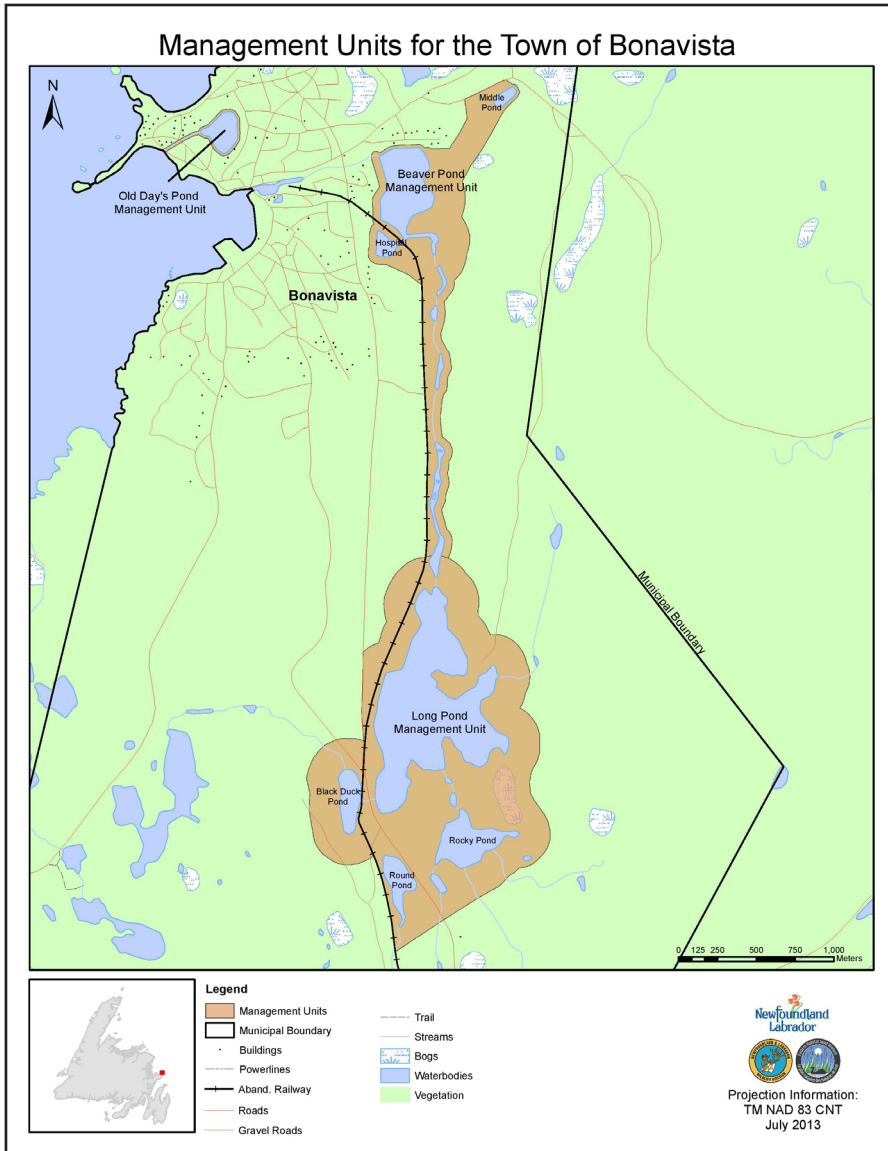

Bonavista Municipal Habitat Stewardship Agreement

The Town of Bonavista and the Government of Newfoundland and Labrador signed a **MUNICIPAL HABITAT STEWARDSHIP AGREEMENT** in July 2013, committing to the conservation and enhancement of wildlife habitat within the town's planning boundaries.

Within a larger stewardship zone, the agreement designates the following 3 areas as protected areas, known as Management Units, totalling 826 acres: Beaver Pond, Long Pond Management Unit and Old Day Pond.

Old Day's Pond Walking Trail

What to look for!

Northern Pintail

American Black Duck

Ring-Necked Duck