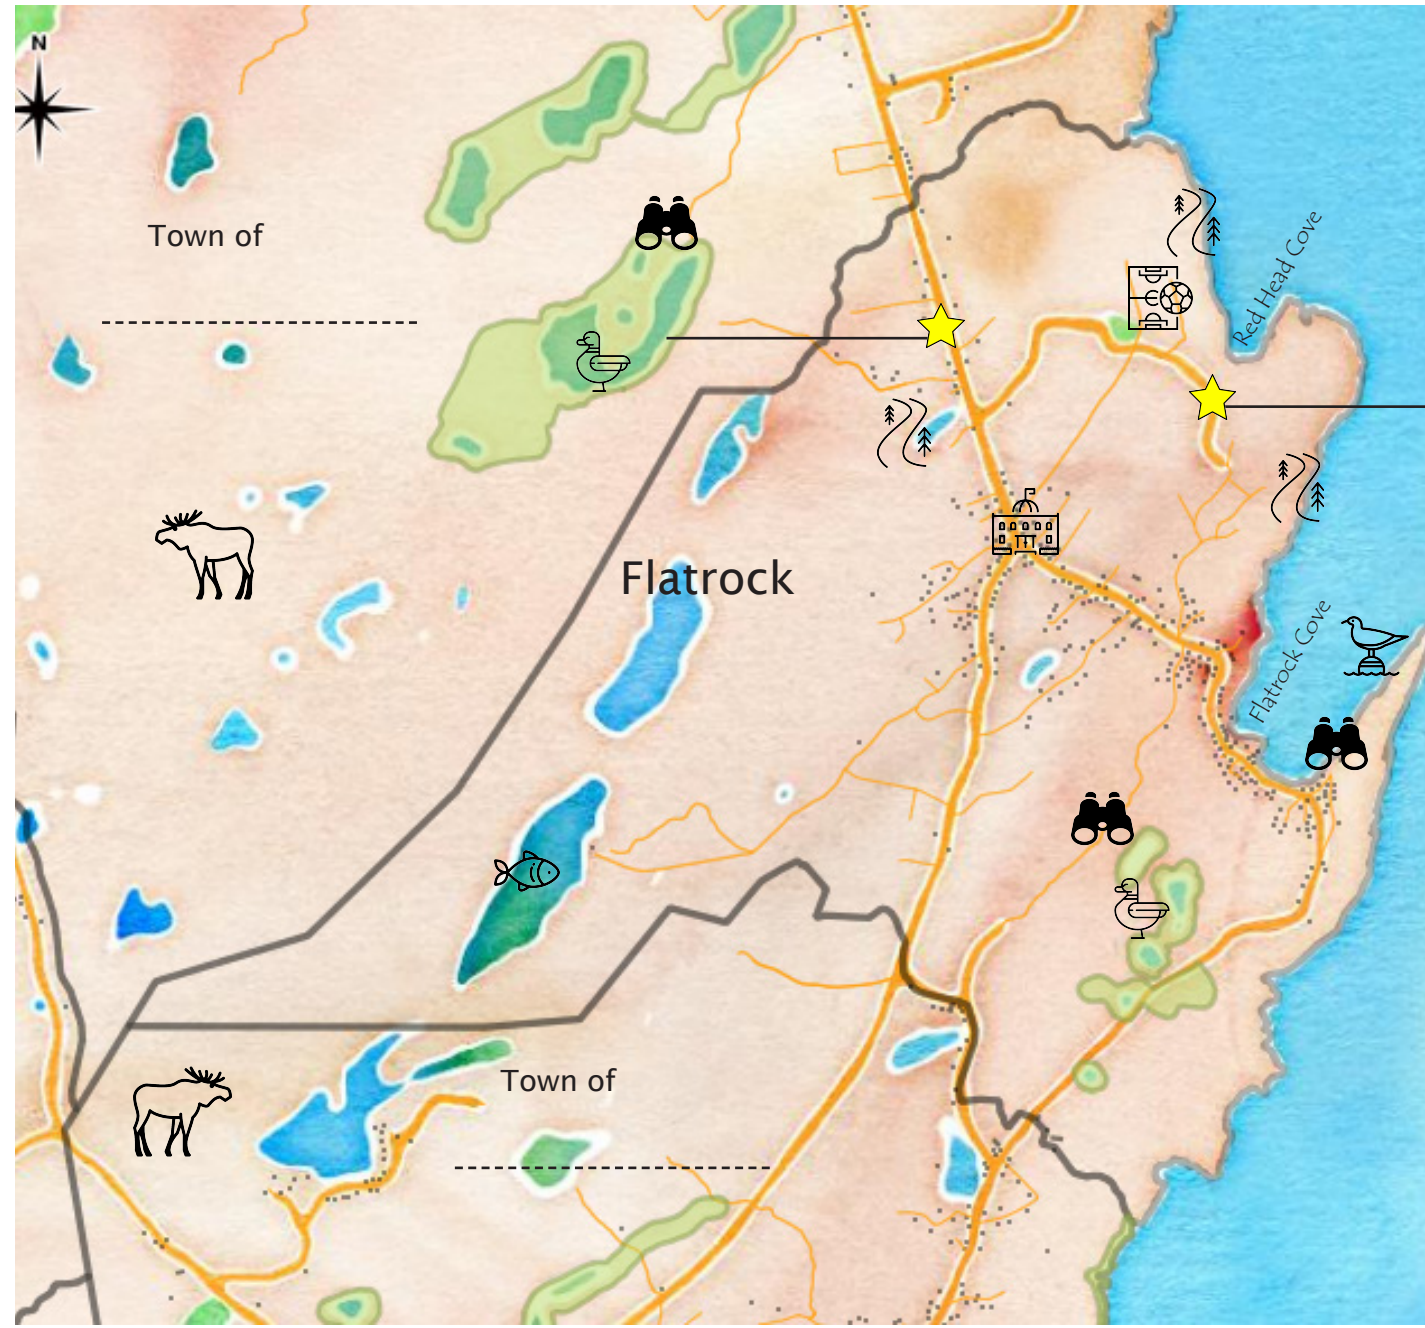

Flatrock Habitat Conservation Map

Your town conserves wildlife habitat!

Do you know the roads marked with a star?

Can you circle your school and find your house?

Can you circle the closest protected habitat (green blobs) to your house?

Fill in the road names! ★

Map Legend

Protected Habitat

Ponds

Water

Town Boundary

Roads

Trails

Birdwatching

Town Hall

Library

School

Home Sweet Habitat

List or draw who/what makes this habitat their home

The S in SAM is for Stewardship!

Stewardship means to take care of the environment

Birdwatching List

Circle the birds you have seen in your town

American Black Duck

Green-winged Teal

Common Goldeneye

Lesser Scaup

Dark-eyed Junco

Fox Sparrow