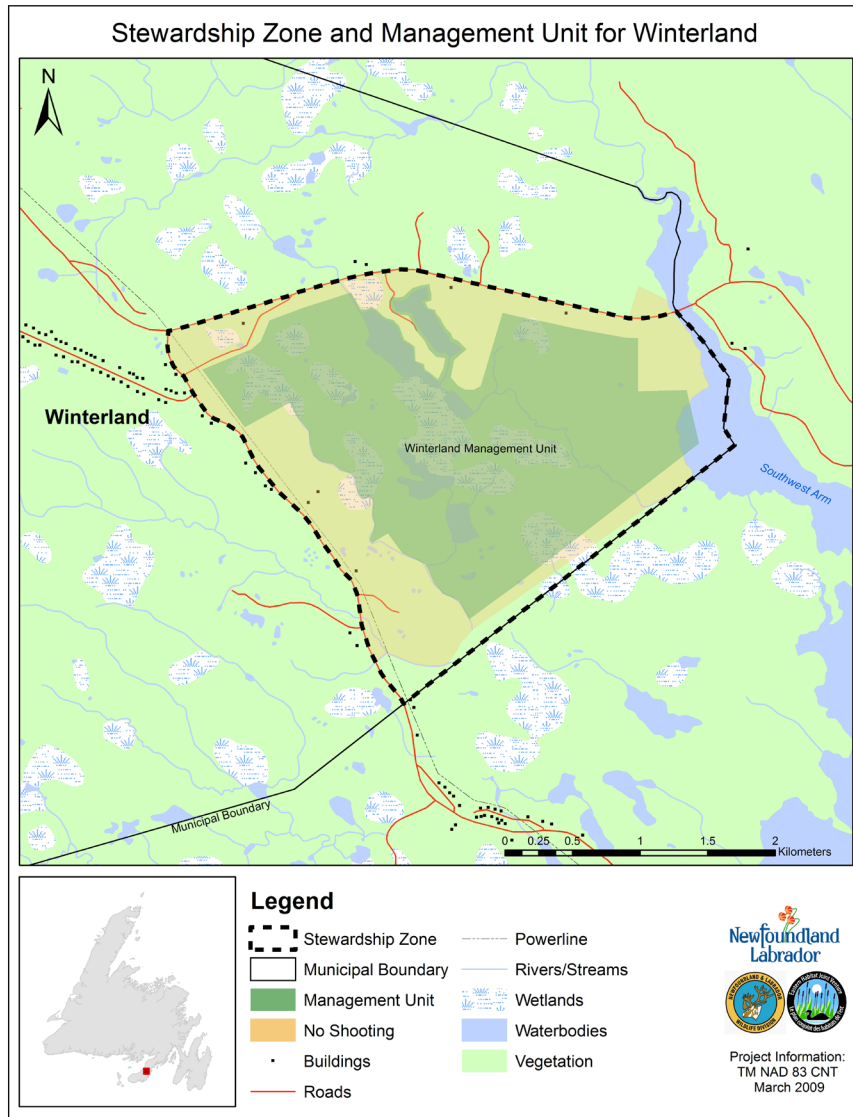

Winterland Wetland Habitat Stewardship Agreement

The Town of Winterland and the Government of Newfoundland and Labrador signed a **WETLAND HABITAT STEWARDSHIP AGREEMENT** in October 1997, committing to the conservation and enhancement of wildlife habitat within the town's planning boundaries.

Winterland's Stewardship Zone is an area of approximately 1,589 acres, consisting of bogs, fens, marshes, and intertidal habitats. Within the Stewardship Zone is a Management Unit of 1,088 acres, consisting of two significant wetland areas.

Winterland

What to look for!

Green-Winged Teal

Ring-Necked Duck