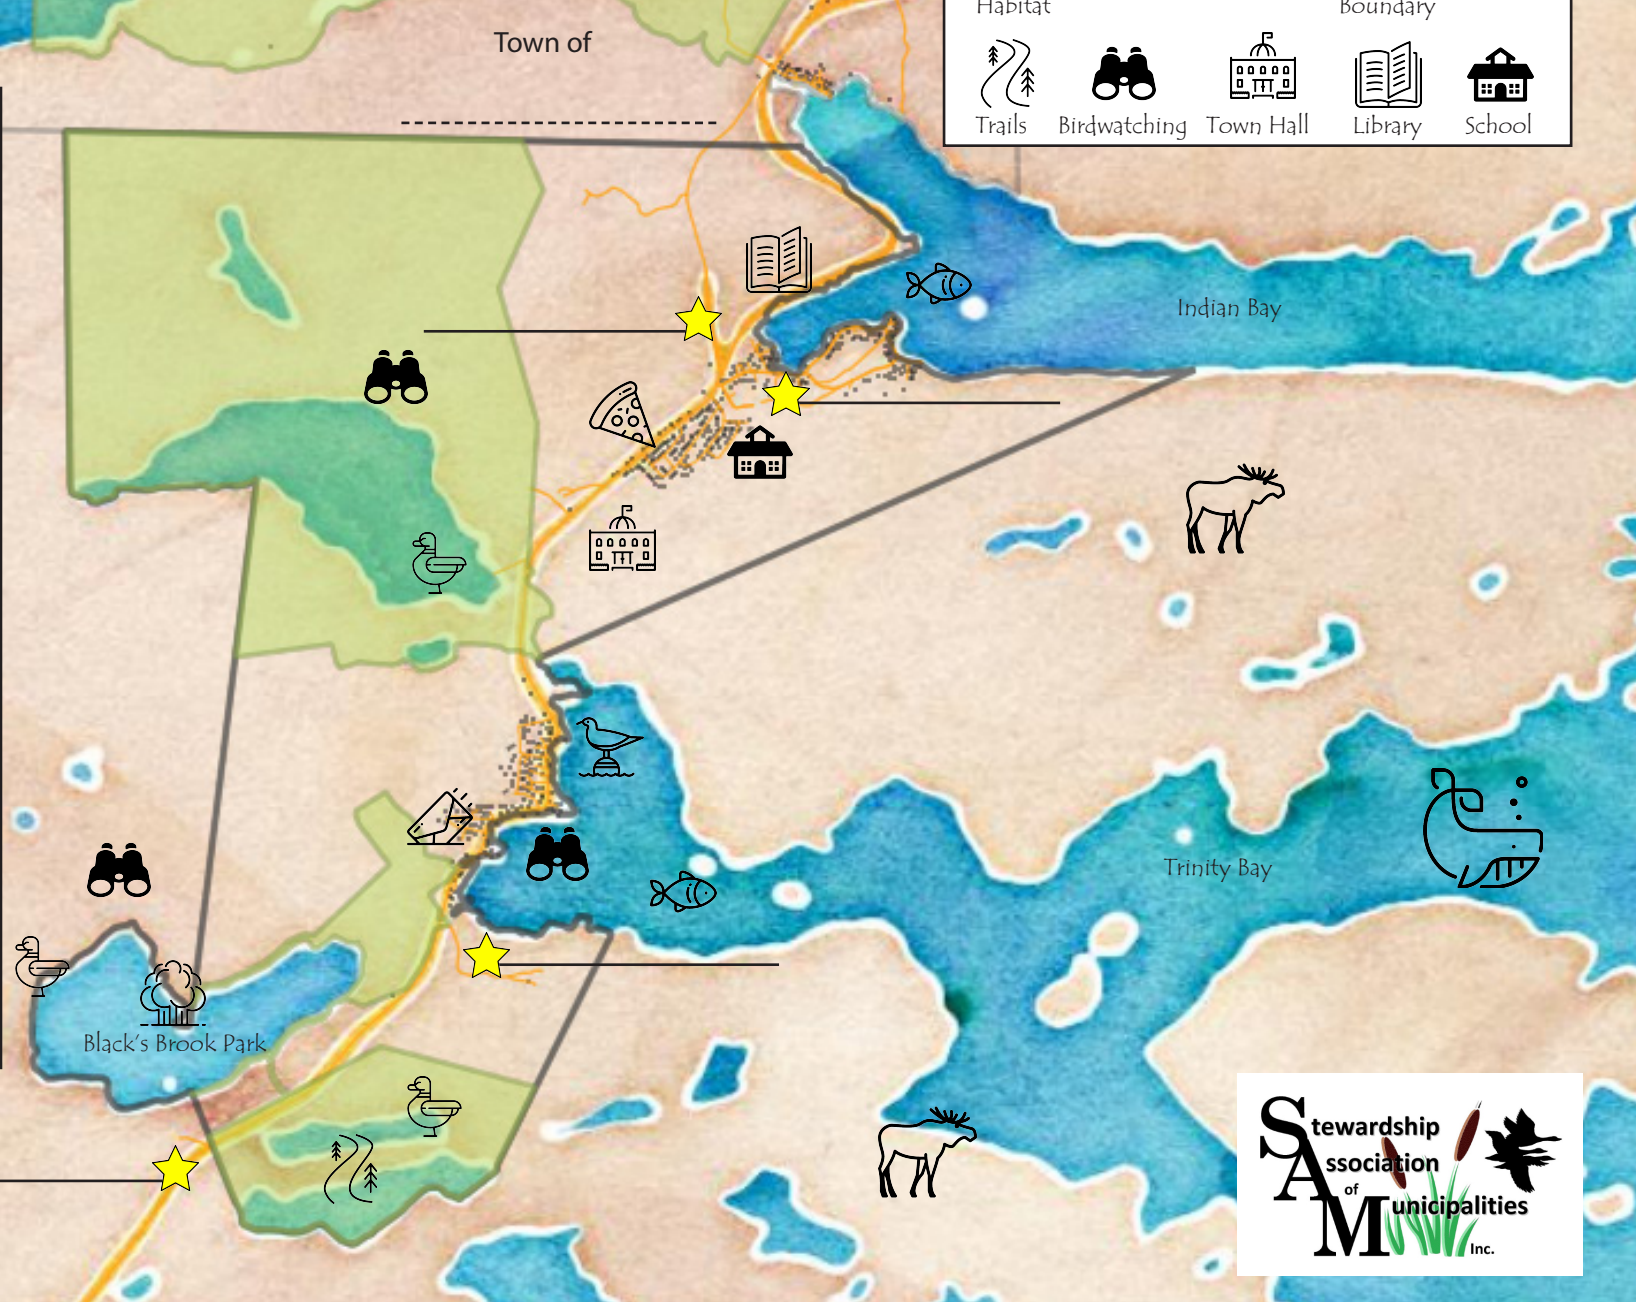

# CENTREVILLE-WAREHAM-TRINITY Habitat Conservation Map

## Your town conserves wildlife habitat!

Do you know the roads marked with a star?

Can you circle your school and find your house?

Can you circle the closest protected habitat (green blobs) to your house?

Fill in the road names! ★

Map Legend

				
Protected Habitat	Ponds	Water	Town Boundary	Roads
				
Trails	Birdwatching	Town Hall	Library	School

**Home Sweet Habitat**  
List or draw who/what makes this habitat their home

### Birdwatching List

Circle the birds you have seen in your town

American Black Duck

Green-winged Teal

Common Goldeneye

Lesser Scaup

Dark-eyed Junco

Fox Sparrow