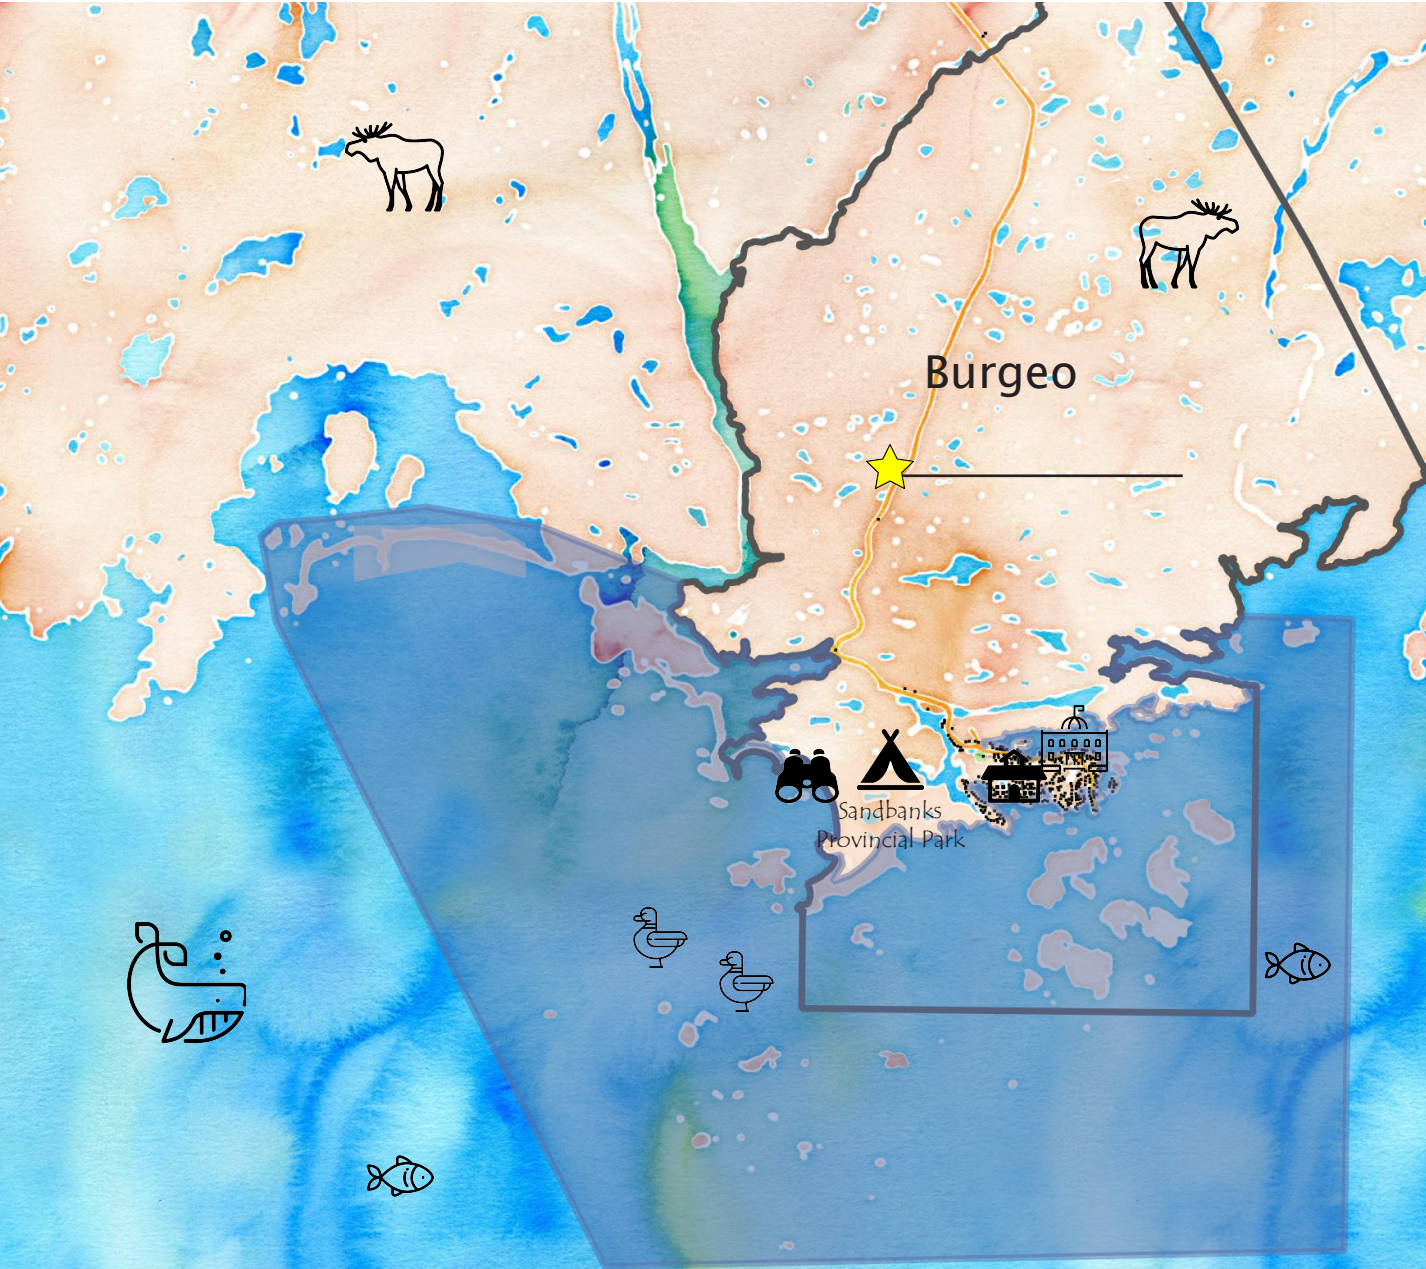

Burgeo Coastal Habitat Conservation Map

Your town conserves wildlife habitat!

Do you know the roads marked with a star?

Can you circle your school and find your house?

The dark blue area is the coastal habitat agreement.

Fill in the road names! 

Map Legend

				
Protected Habitat	Ponds	Water	Town Boundary	Roads
				
Trails	Birdwatching	Town Hall	Library	School

Home Sweet Habitat

List or draw who/what makes this habitat their home