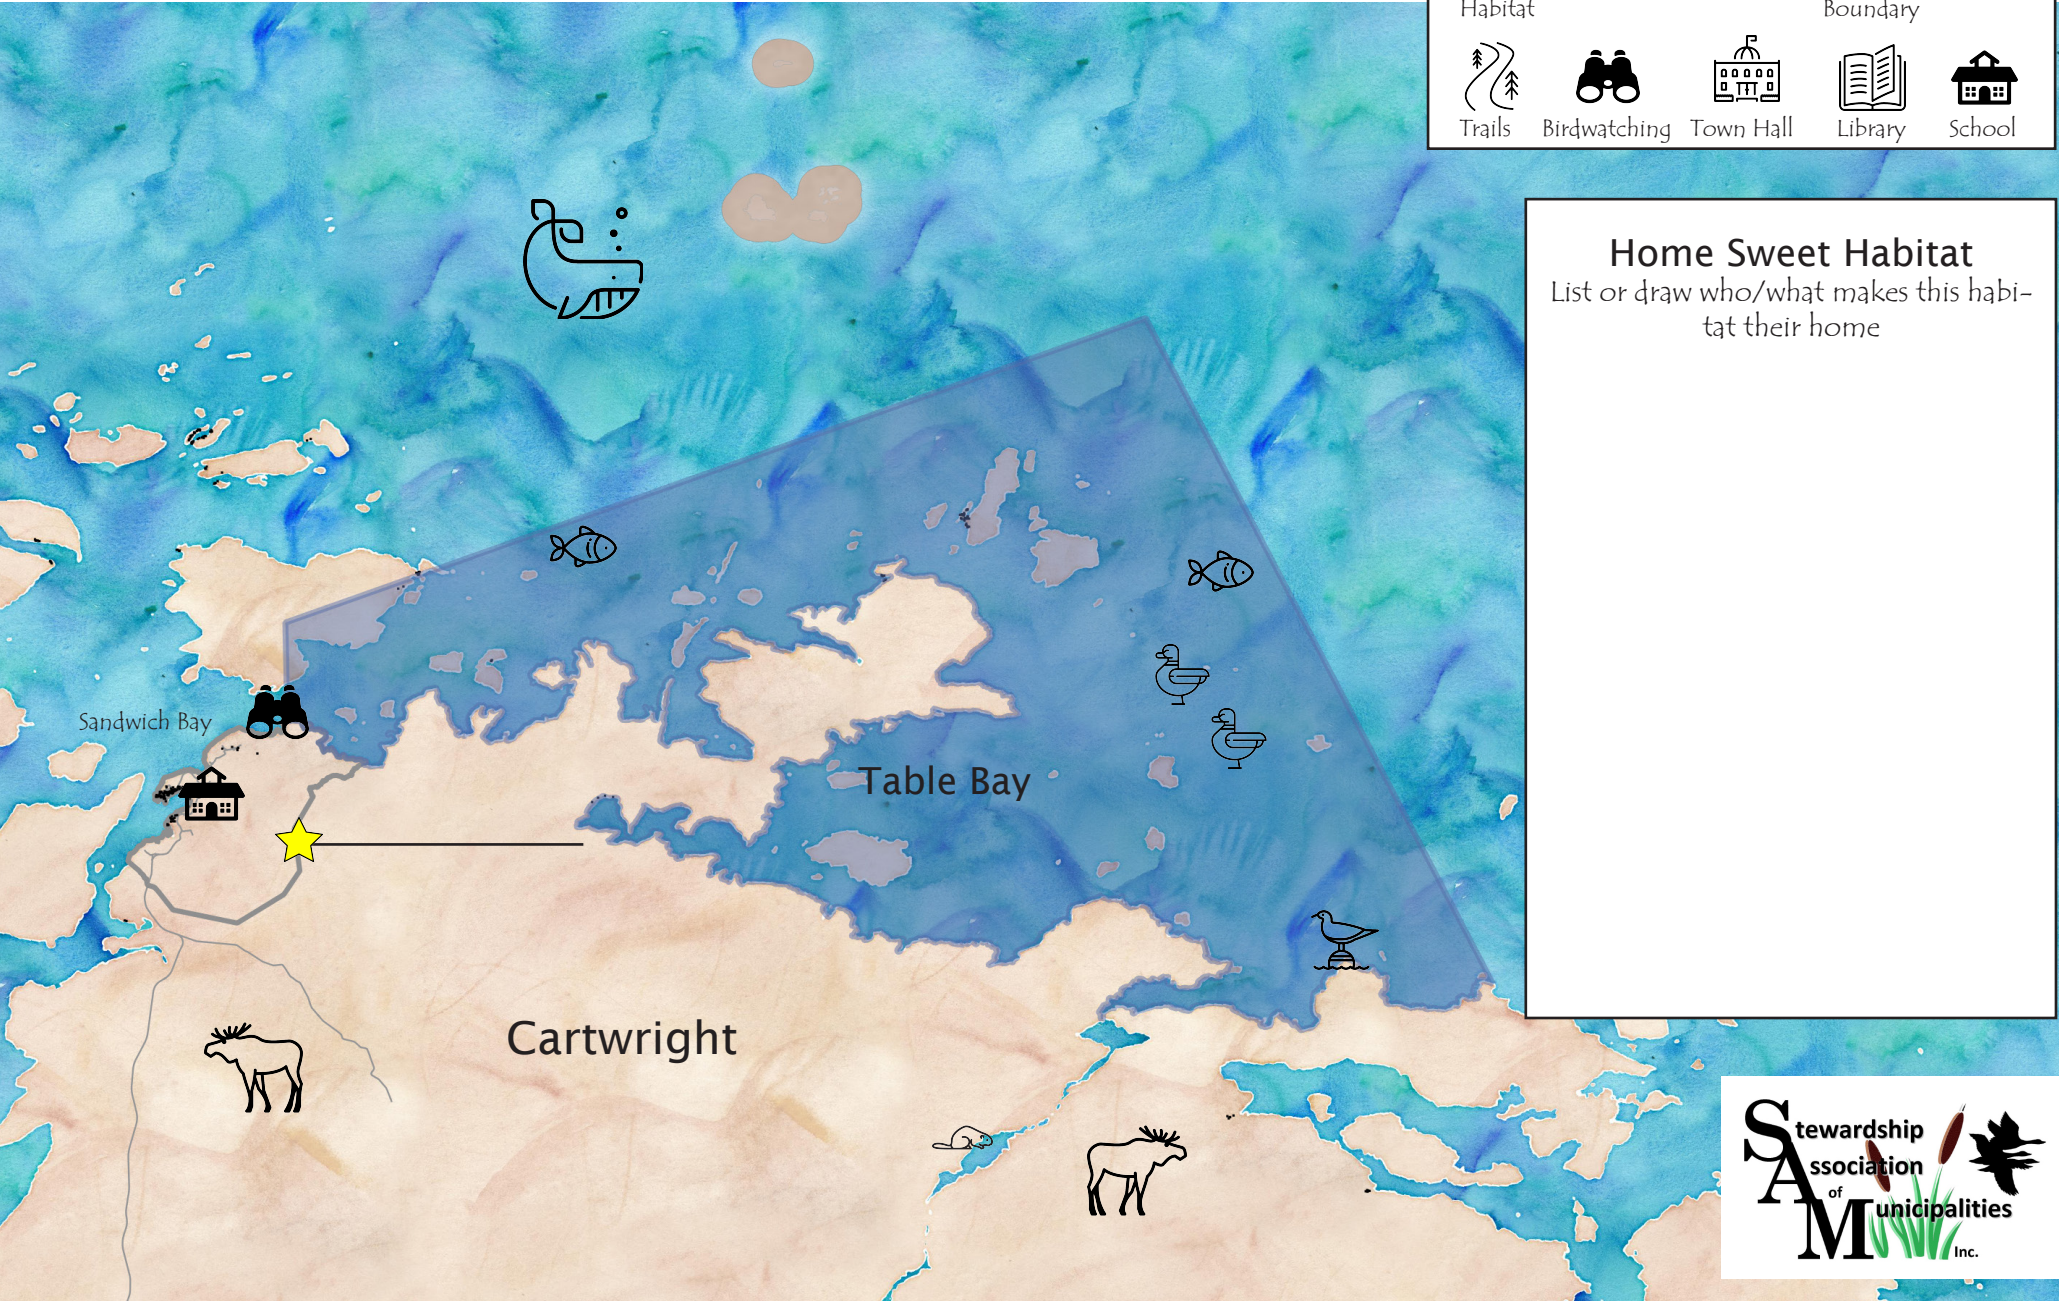

Cartwright Coastal Habitat Conservation Map

Your town conserves wildlife habitat!

Do you know the roads marked with a star?

Can you circle your school and find your house?

The dark blue area is the coastal habitat agreement.

Fill in the road names! 

Map Legend

Home Sweet Habitat

List or draw who/what makes this habitat their home

The S in SAM is for Stewardship!

Stewardship means to take care of the environment

Stewardship Checklist: