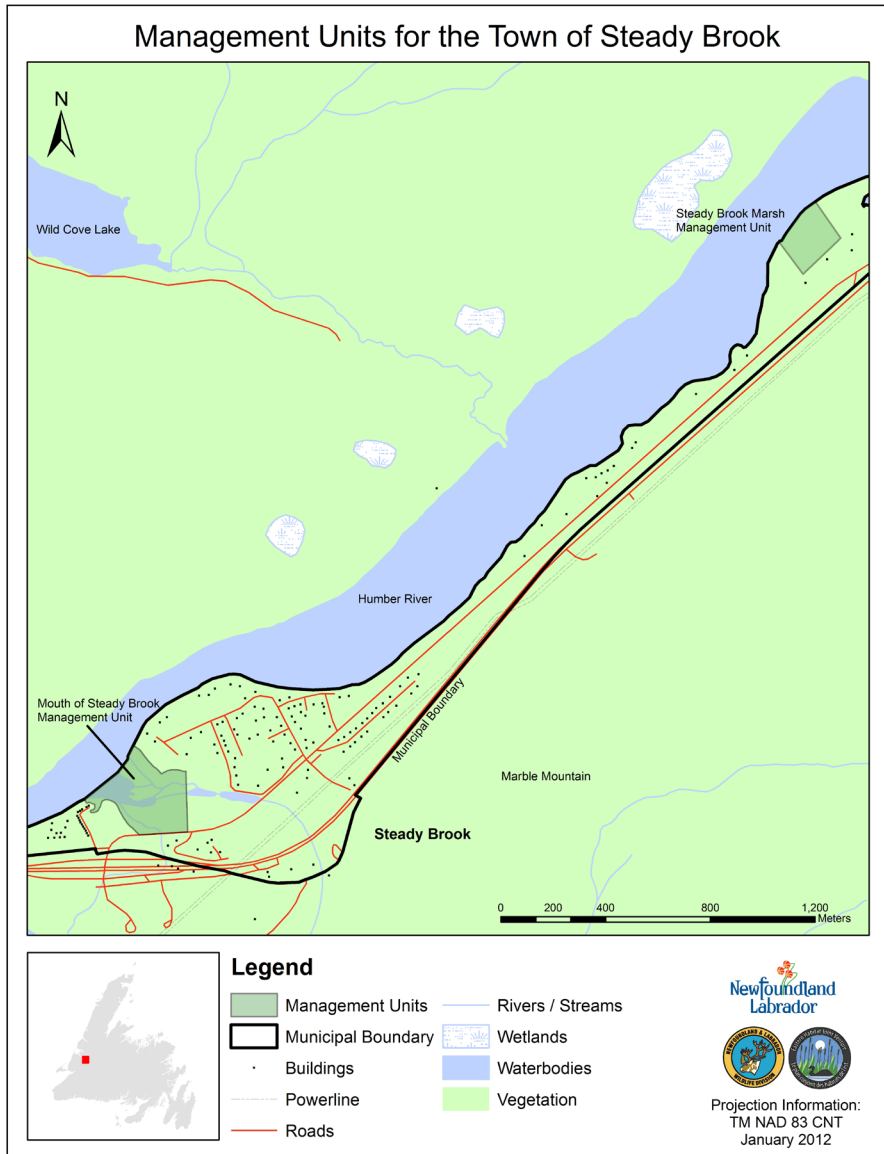

Steady Brook Wetland Habitat Stewardship Agreement

The Town of Steady Brook and the Government of Newfoundland and Labrador signed a **WETLAND HABITAT STEWARDSHIP AGREEMENT** in July 2011, committing to the conservation and enhancement of wildlife habitat within the towns' planning boundaries.

Within a larger stewardship zone, 2 Management Units cover approximately 27 acres of wetland habitat and includes the mouth of Steady Brook and its adjacent cattail marsh, as well as a small marsh near the eastern end of the town's boundaries.

Steady Brook

What to look for!

Common Goldeneye

American Black Duck

Ring-Necked Duck