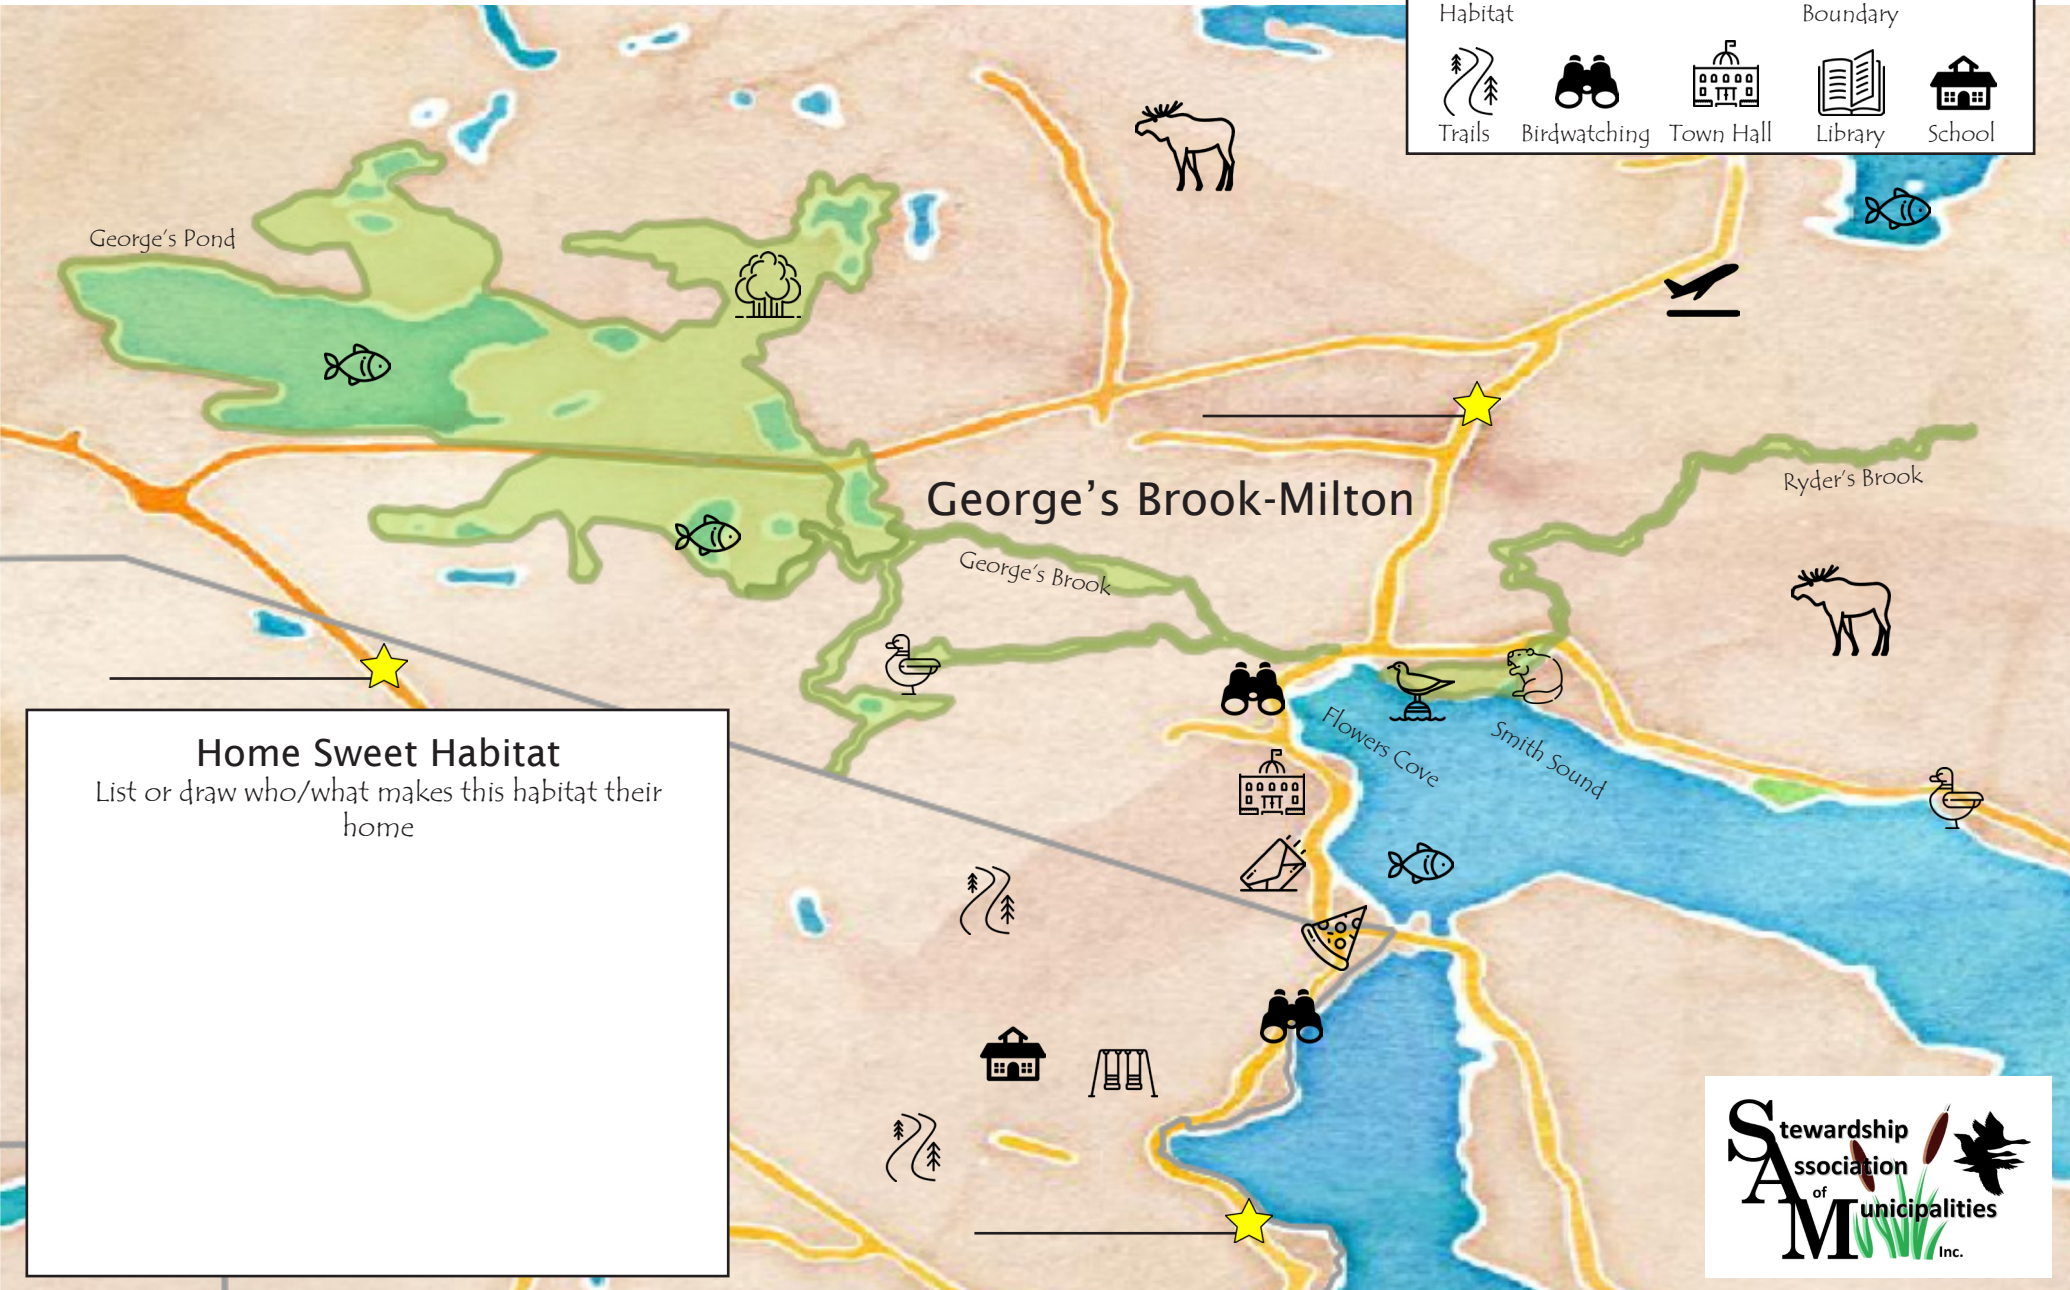

# George's Brook-Milton Habitat Conservation Map

## Your town conserves wildlife habitat!

Do you know the roads marked with a star?

Can you circle your school and find your house?

Can you circle the closest conserved habitat (green blobs) to your house?

Fill in the road names! 

Map Legend

				
Conserved Habitat	Ponds	Water	Town Boundary	Roads
				
Trails	Birdwatching	Town Hall	Library	School

**Home Sweet Habitat**  
List or draw who/what makes this habitat their home

### Birdwatching List

Circle the birds you have seen in your town

American Black Duck

Green-winged Teal

Common Goldeneye

Lesser Scaup

Dark-eyed Junco

Fox Sparrow