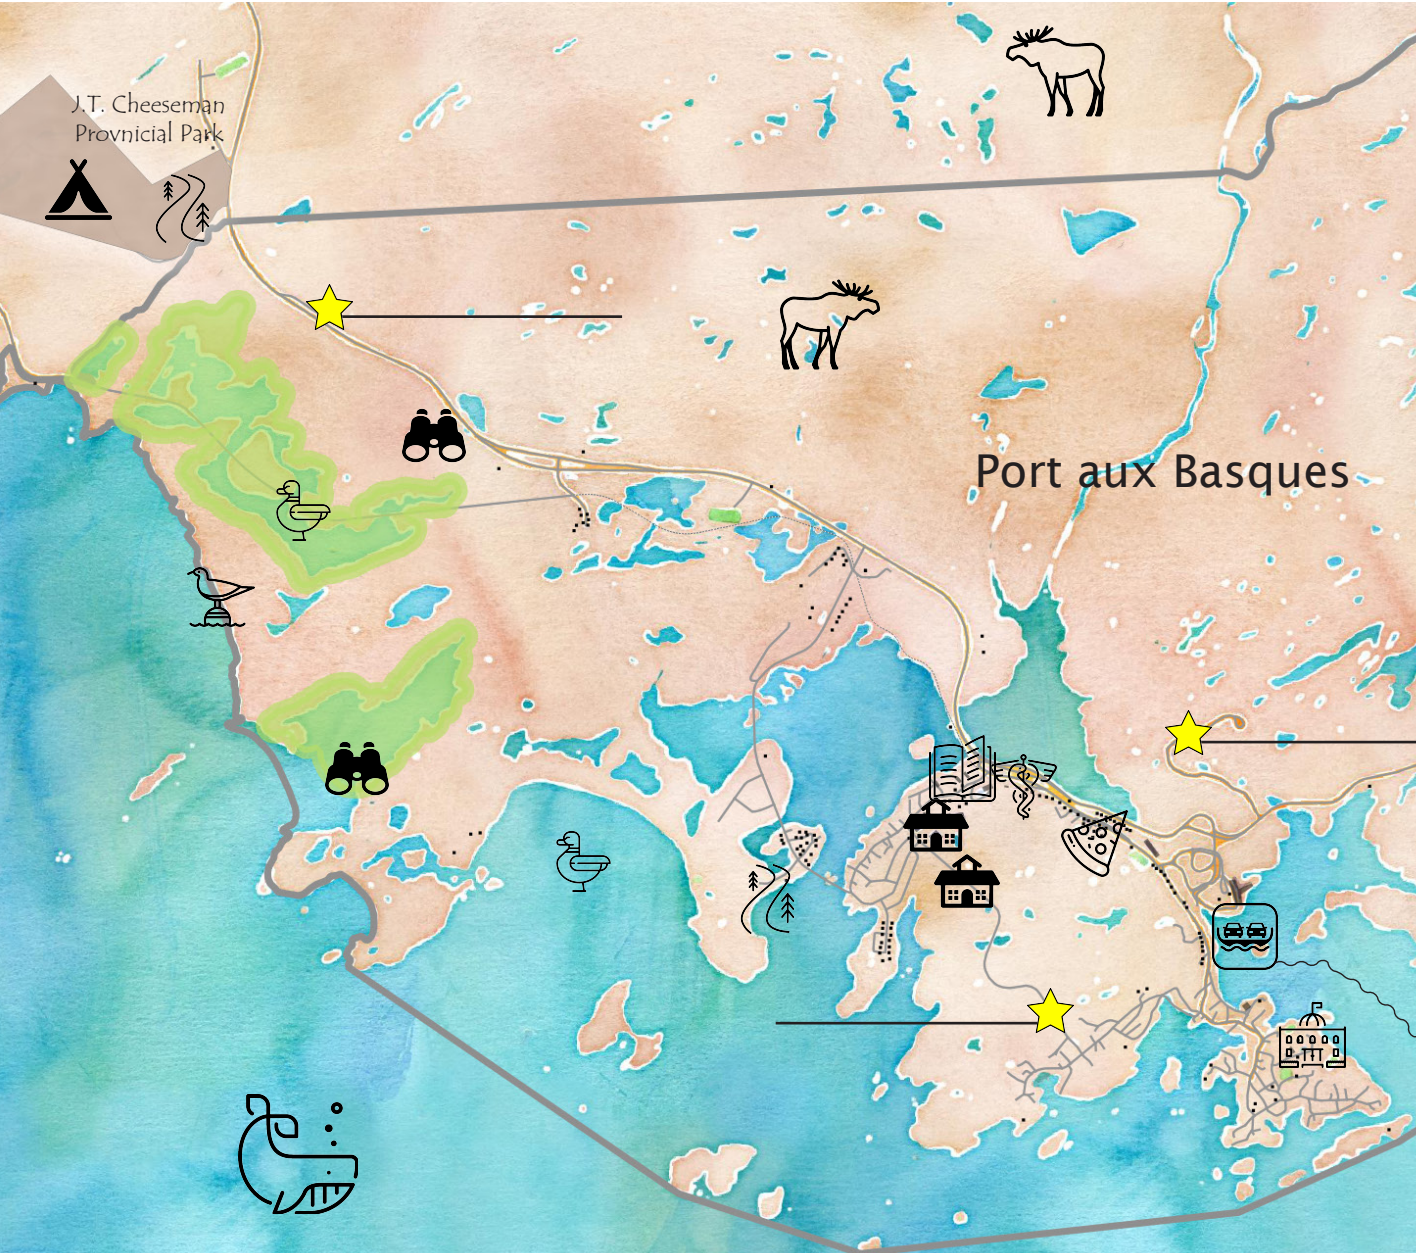

Port aux Basques Habitat Conservation Map

Your town conserves wildlife habitat!

Do you know the roads marked with a star?

Can you circle your school and find your house?

Can you circle the closest protected habitat (green blobs) to your house?

Fill in the road names! ★

Map Legend

Protected Habitat	Ponds	Water	Town Boundary	Roads
Trails	Birdwatching	Town Hall	Library	School

Home Sweet Habitat

List or draw who/what makes this habitat their home

The S in SAM is for Stewardship!

Conservation: is the protection of the natural environment including its plants and animals

Birdwatching List

Circle the birds you have seen in your town

American Black Duck

Green-winged Teal

Common Goldeneye