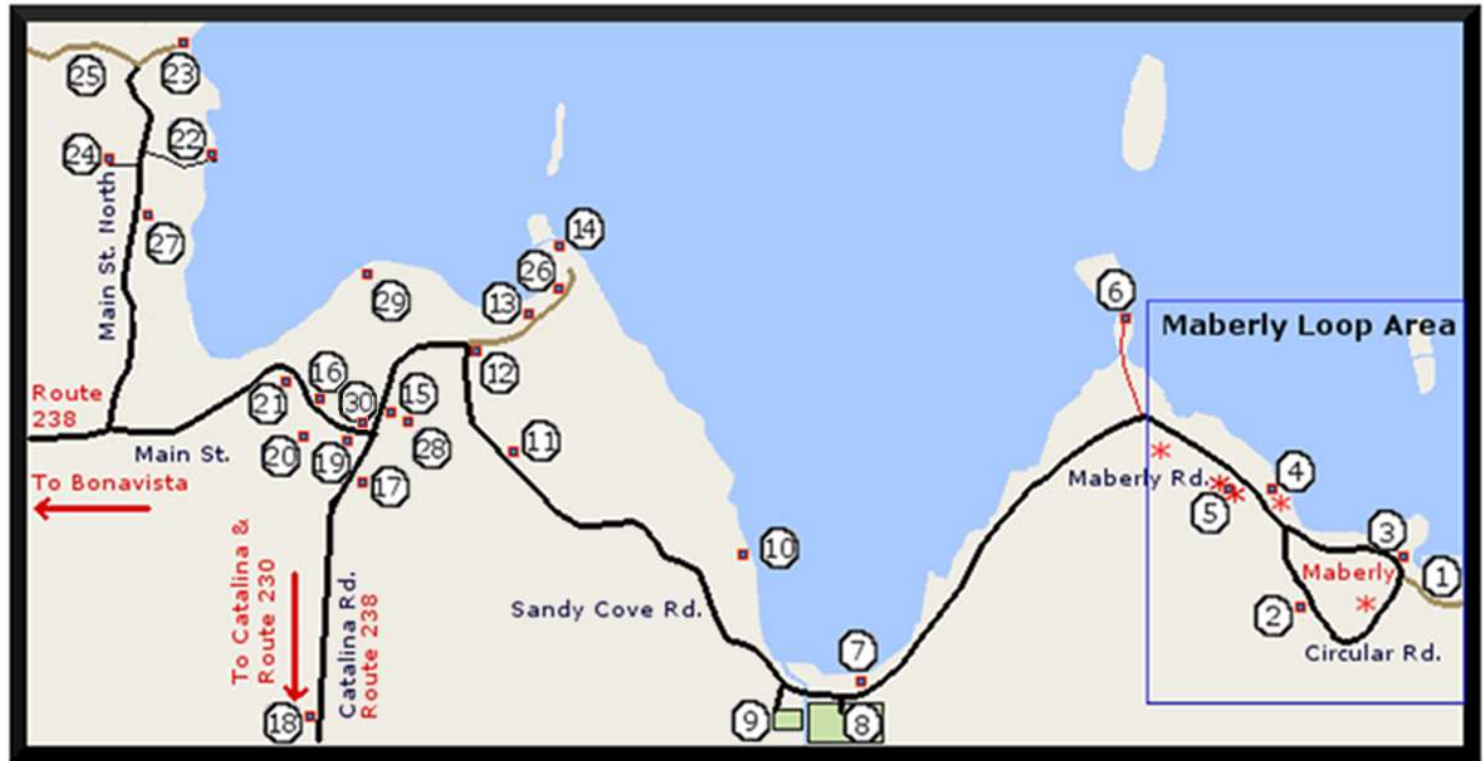

Map of the Elliston/Maberly Area

- 1: Maberly to Lt. Catalina Trail
- 2: [Puffin Souvenir](#)
- [Craft Store/Puffin Train](#)
- 3: Movie Site/Fish Flake
- 4: [Lookout Site](#)
- 5: Upstairs/Downstairs Cellars
- 6: Puffin Viewing Site
- 7: Sea Breeze Takeout
- 8: Municipal Park
- 9: G.B. Memorial Campground
- 10: Mini-Dungeon
- 11: Collins Quick Stop & Puffin Cafe
- 12: Bird Island Inn B&B
- 13: Elliston Adventure & Liam's Pottery
- 14: Sealers' Memorial
- 15: Post Office
- 16: United Church
- 17: Meems Elliston B&B
- 18: Mountain Ridge Cabins
- 19: John C. Crosbie Sealers' Interpretation Centre
- 20: Anglican Church
- 21: Nanny Root Cellar Kitchen
- 22: Coles' Gulch
- 23: Island View Cabins
- 24: Coles Vacation Home
- 25: Klondike Trail
- 26: Home From The Ice Floes Craft Shop
- 27: [The Puffin's Nest](#)
- 28: Elliston Vacation Homes
- 29: [Norder Cove Guest House](#)
- 30: Elliston Rec. Centre/Playground

*** = Best examples of root cellars**

Puffin Souvenir Craft Shop's GPS Coordinates are (48.619565, -53.015787) and our Latitude/Longitude is 48.619565, -53.015787.

Visit the Elliston Community Website @ www.townofelliston.ca

Off Map: Discovery Shooting Club (Guns Elliston & WWI Trench) on Catalina Rd.
Wholesome Living Vacation Home on Bonavista Rd.