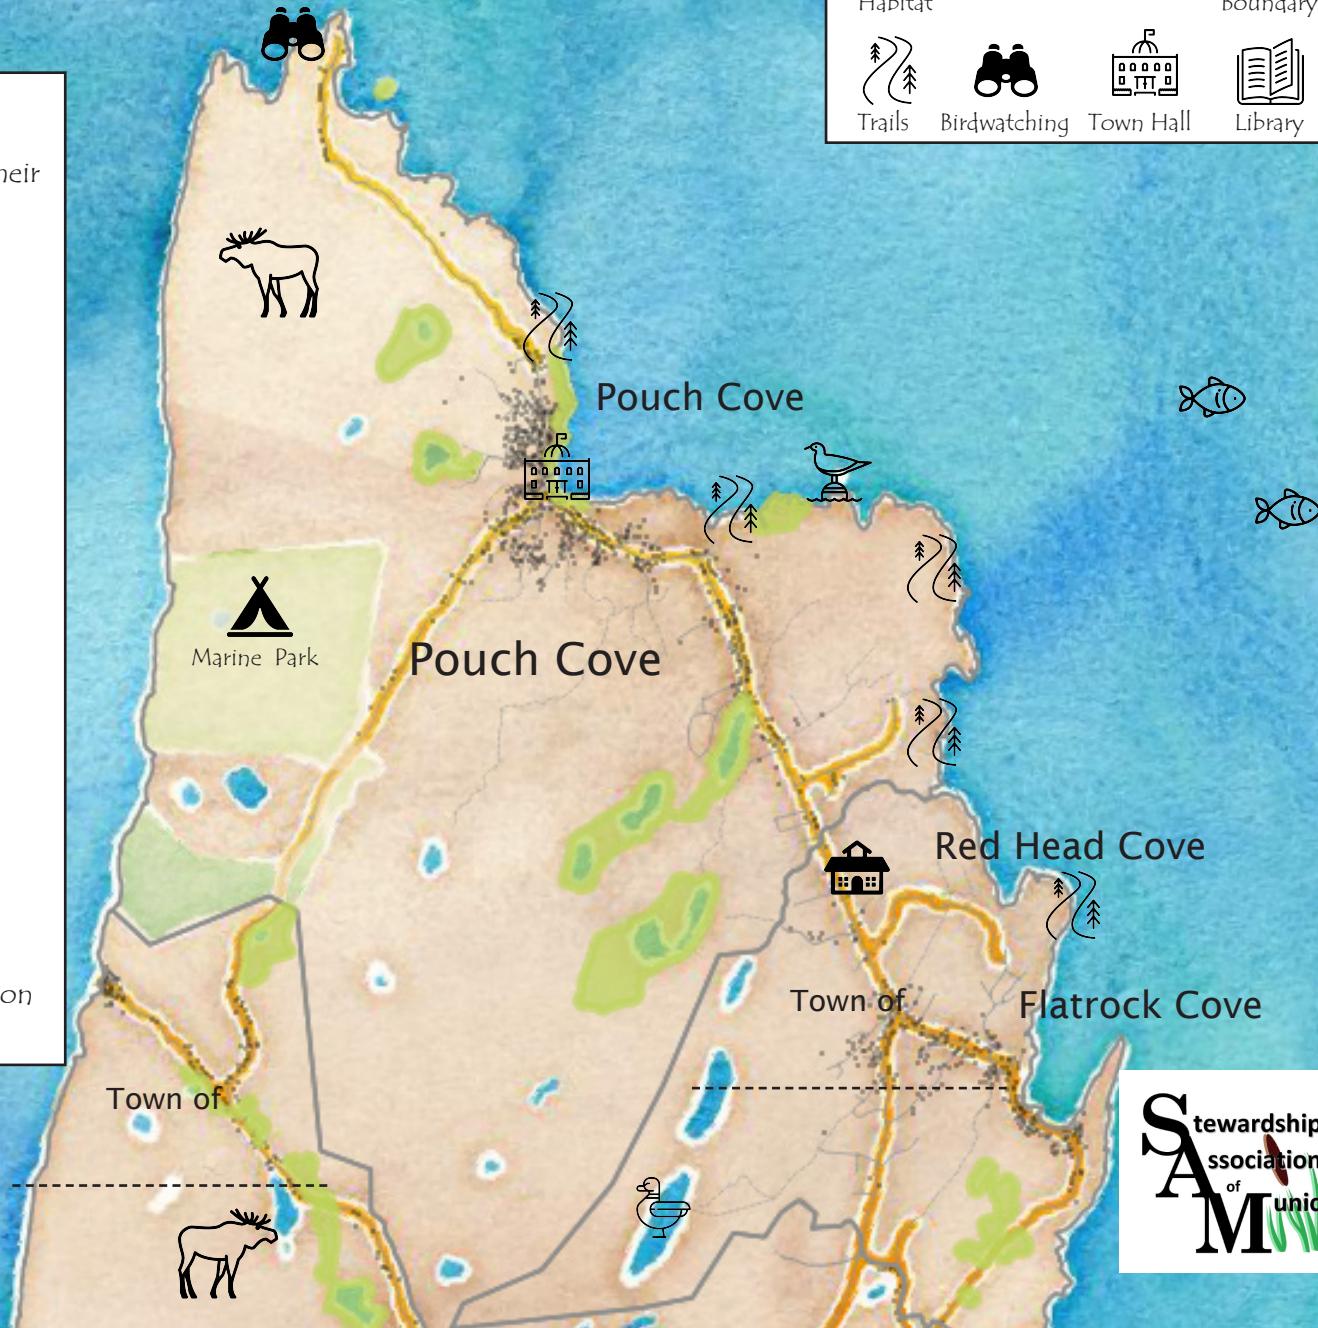

Pouch Cove Habitat Conservation Map

Your town conserves wildlife habitat!

Do you know the roads marked with a star?

Can you circle your school and find your house?

Can you circle the closest protected habitat (green blobs) to your house?

Fill in the road names! ★

Map Legend

Protected Habitat

Ponds

Water

Town Boundary

Roads

Trails

Birdwatching

Town Hall

Library

School

Home Sweet Habitat

List or draw who/what makes this habitat their home

Friendly Neighbours

Who are your neighbouring towns? Write on the dotted lines

Birdwatching List

Circle the birds you have seen in your town

American Black Duck

Green-winged Teal

Common Goldeneye

Lesser Scaup

Dark-eyed Junco

Fox Sparrow