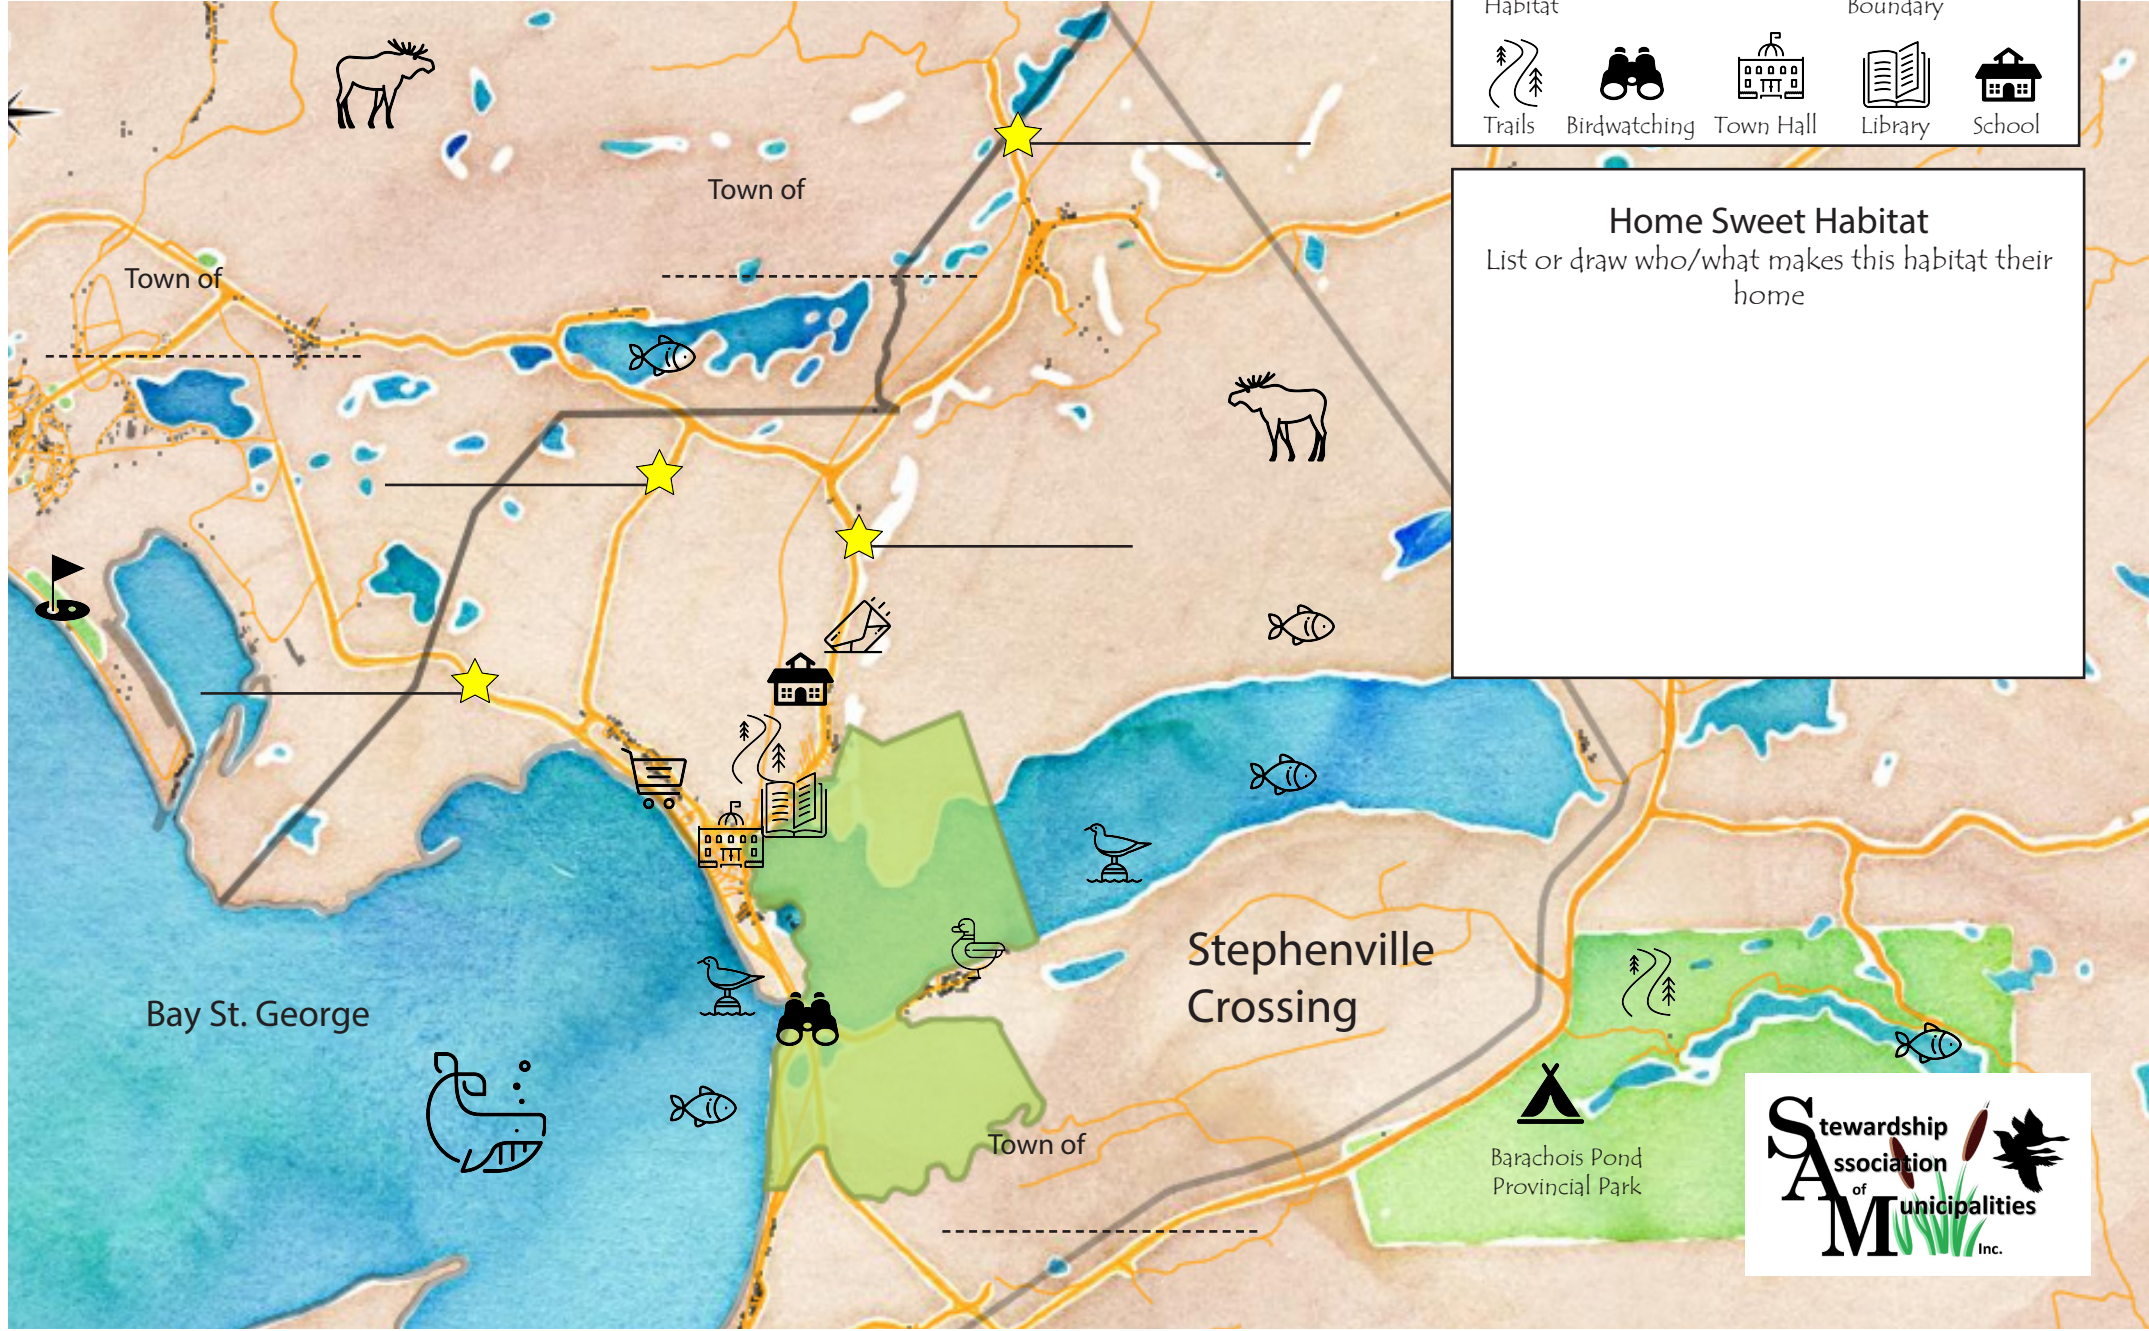

STEPHENVILLE CROSSING Habitat Conservation Map

Your town conserves wildlife habitat!

Do you know the roads marked with a star?

Can you circle your school and find your house?

Can you circle the closest protected habitat (green blobs) to your house?

Fill in the road names! ★

Map Legend

				
Protected Habitat	Ponds	Water	Town Boundary	Roads
				
Trails	Birdwatching	Town Hall	Library	School

Home Sweet Habitat

List or draw who/what makes this habitat their home

The S in SAM is for Stewardship!

Stewardship means to take care of the environment

Stewardship Checklist:

- | | |
|---|--|
| <input type="checkbox"/> Walking a Trail | <input type="checkbox"/> Birdwatching |
| <input type="checkbox"/> Finding a Geocache | <input type="checkbox"/> Picking up Litter |
| <input type="checkbox"/> Talking about Wetlands | <input type="checkbox"/> Reading about Wetlands |
| <input type="checkbox"/> Recycling | <input type="checkbox"/> Composting |
| <input type="checkbox"/> Learning a Bird Call | <input type="checkbox"/> Keeping Pets on a leash |

Birdwatching List

Circle the birds you have seen in your town

American Black Duck

Green-winged Teal

Common Goldeneye

Lesser Scaup

Dark-eyed Junco

Fox Sparrow